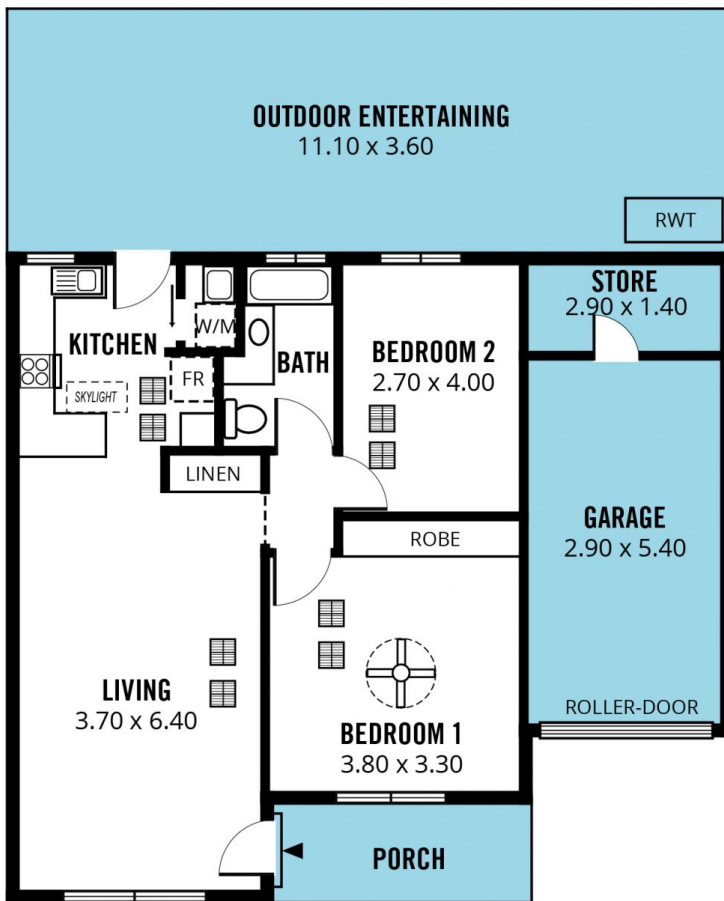

Scale in metres. This drawing is for illustration purposes only. All measurements are approximate and details intended to be relied upon should be independently verified.

Produced by **The Fotobase Group**