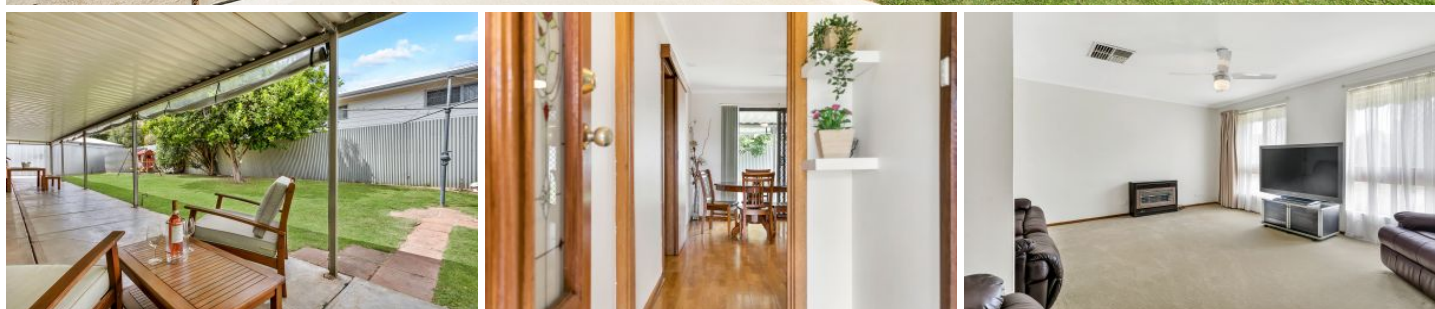

MAGAIN

5 Solomon Court MORPHETT VALE SA

3  1  1 

Located on a quiet street in the fast moving suburb of Morphett Vale, this three bedroom home delivers the ultimate in low maintenance living, perfect for first home buyers, those looking to downsize or investors looking for that special property that stands out from the rest.

Upon entry you are welcomed by a spacious formal lounge which blends seamlessly through to the dining and kitchen, off the kitchen is a great study space. You will be in awe of the neutral kitchen, perfectly configured to maximise space it features modern stainless-steel appliances including a gas cook top plus an abundance of cupboard and preparation space.

The master bedroom is a great size and has a dressing

[For full version visit the website](https://www.magain.com.au/property/5-solomon-court-morphett-vale-sa/8426617)

Type : House
Building Size : 13 sqm
Land Size : 709 sqm
View : <https://www.magain.com.au/property/5-solomon-court-morphett-vale-sa/8426617>