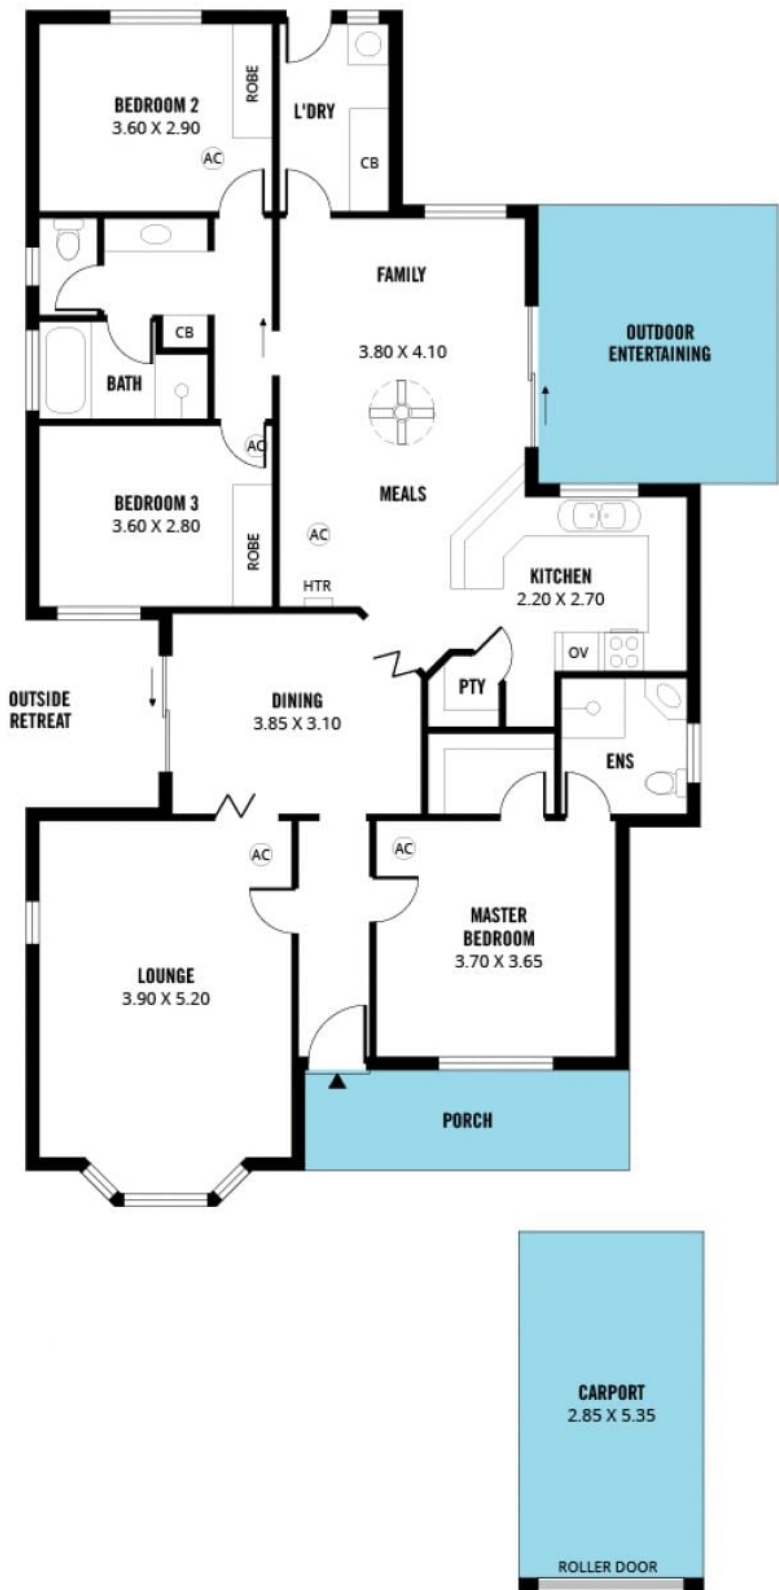

SHED

Scale in metres. This drawing is for illustration purposes only. All measurements are approximate and details intended to be relied upon should be independently verified. Produced by The Fotobase Group