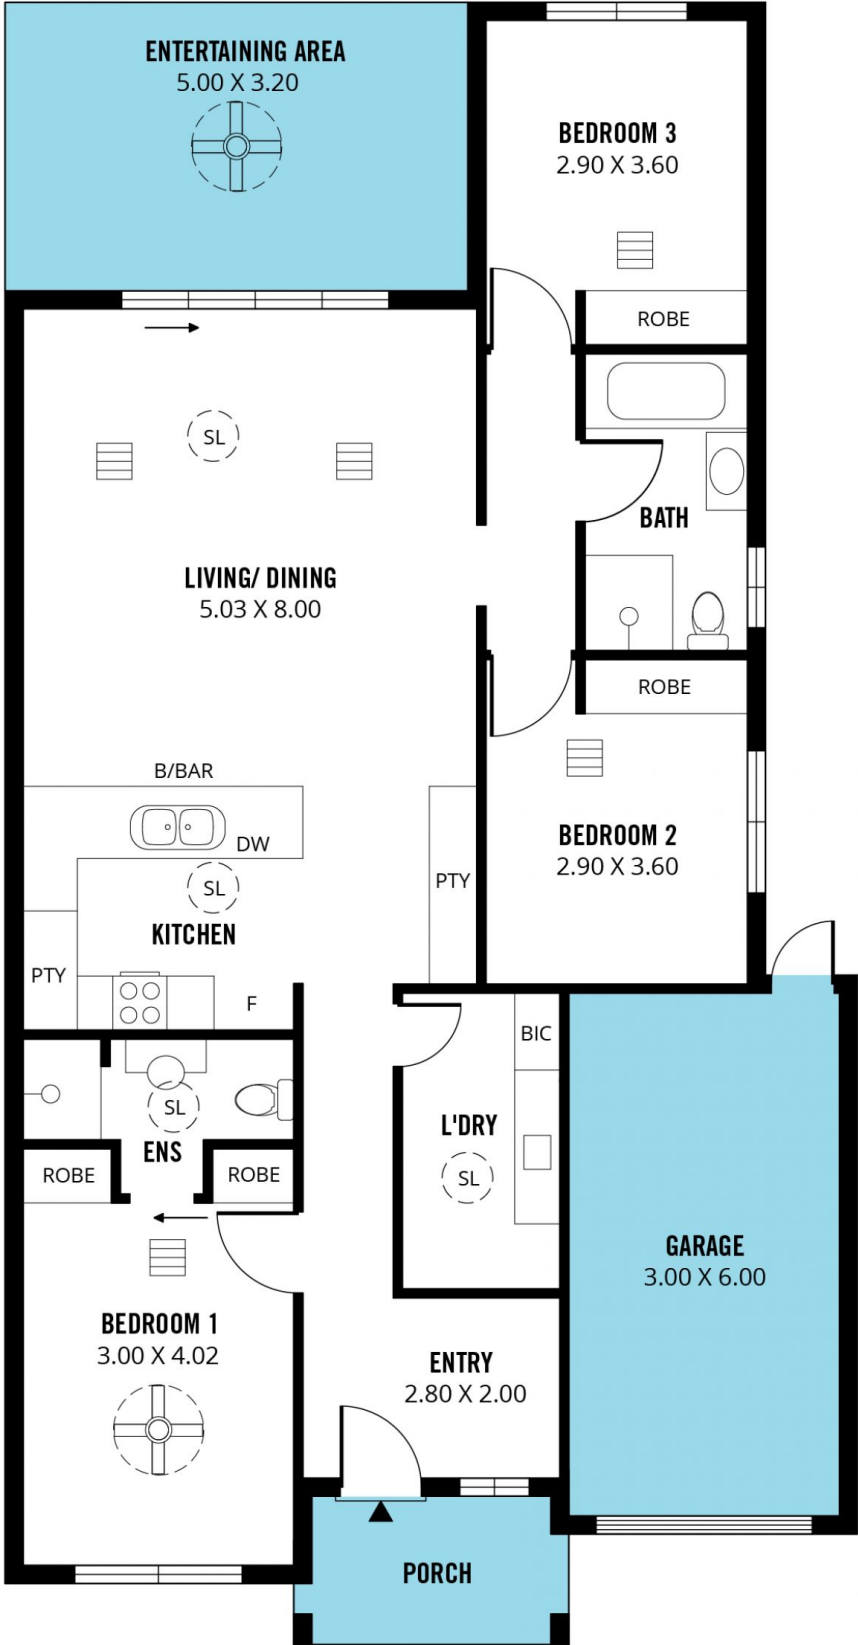

MAGAIN

17B Janet Crescent MORPHETT VALE SA

3  2  1 

Stylish kitchen in a class of its own
Top quality finishes to the highest of standards
Stand out beauty on a quiet street

This beautifully maintained courtyard home with a modern facade, is sure to impress from the inside to the outside.

Stepping onto this gorgeous property, with great street appeal is the striking rectangular porch with wooden ceiling

[For full version visit the website](https://www.magain.com.au/property/17b-janet-crescent-morphett-vale-sa/8426650)

Type : House
Land Size : 245 sqm
View : <https://www.magain.com.au/property/17b-janet-crescent-morphett-vale-sa/8426650>

RWT

Scale in metres. This drawing is for illustration purposes only. All measurements are approximate and details intended to be relied upon should be independently verified. Produced by **The Fotobase Group**