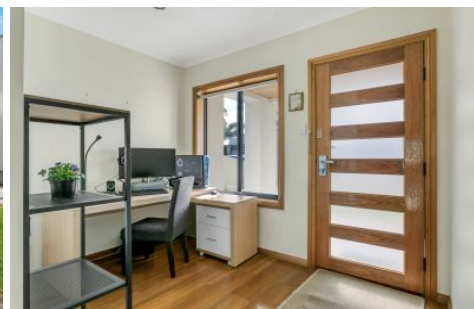

MAGAIN

17B Janet Crescent MORPHETT VALE SA

3  2  1 

Stylish kitchen in a class of its own
Top quality finishes to the highest of standards
Stand out beauty on a quiet street

This beautifully maintained courtyard home with a modern facade, is sure to impress from the inside to the outside.