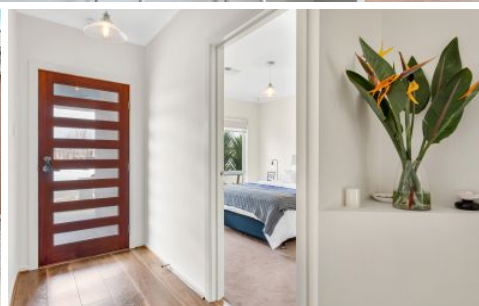

## 35 Sunrise Drive WOODCROFT SA

3  2  2 

Please contact Robbie Leigh to discuss a viewing time.

Located in the beautiful and booming suburb of Woodcroft we present this modern and quality 3-bedroom + 2-bathroom family home. Featuring large open plan kitchen, dining and living areas, outdoor entertaining and finished to perfection... These don't come by every day and won't be on the market for long!