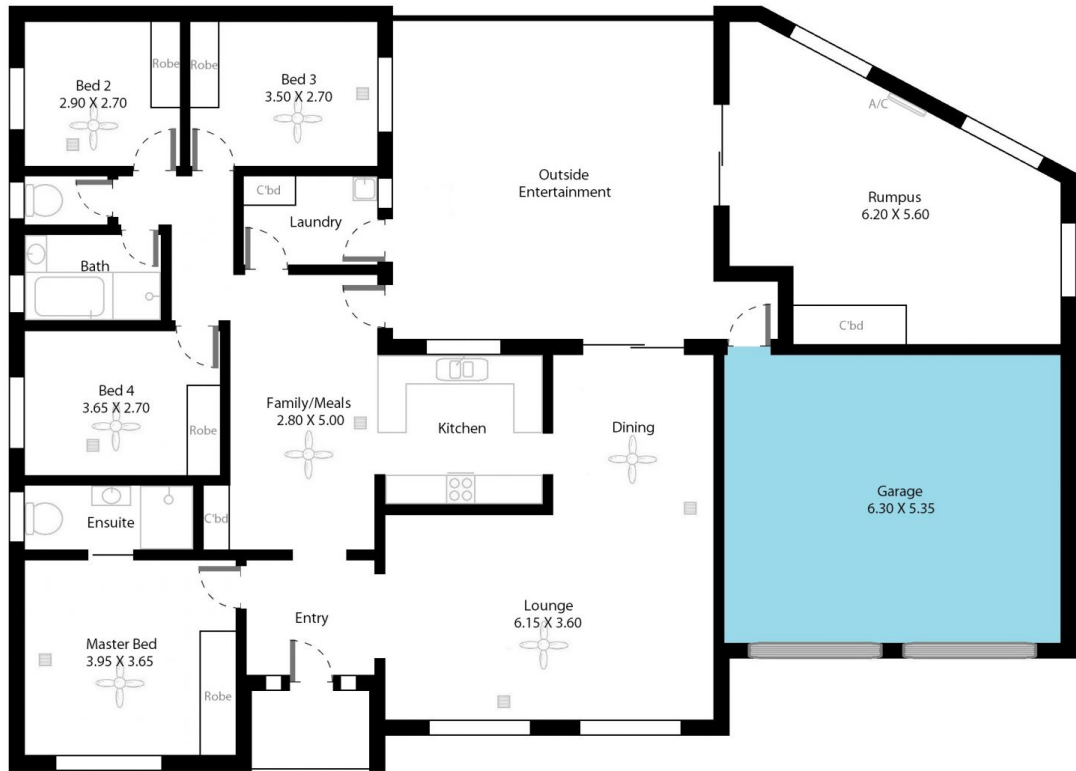

1 Richardson Crescent Morphett Vale, South Australia.