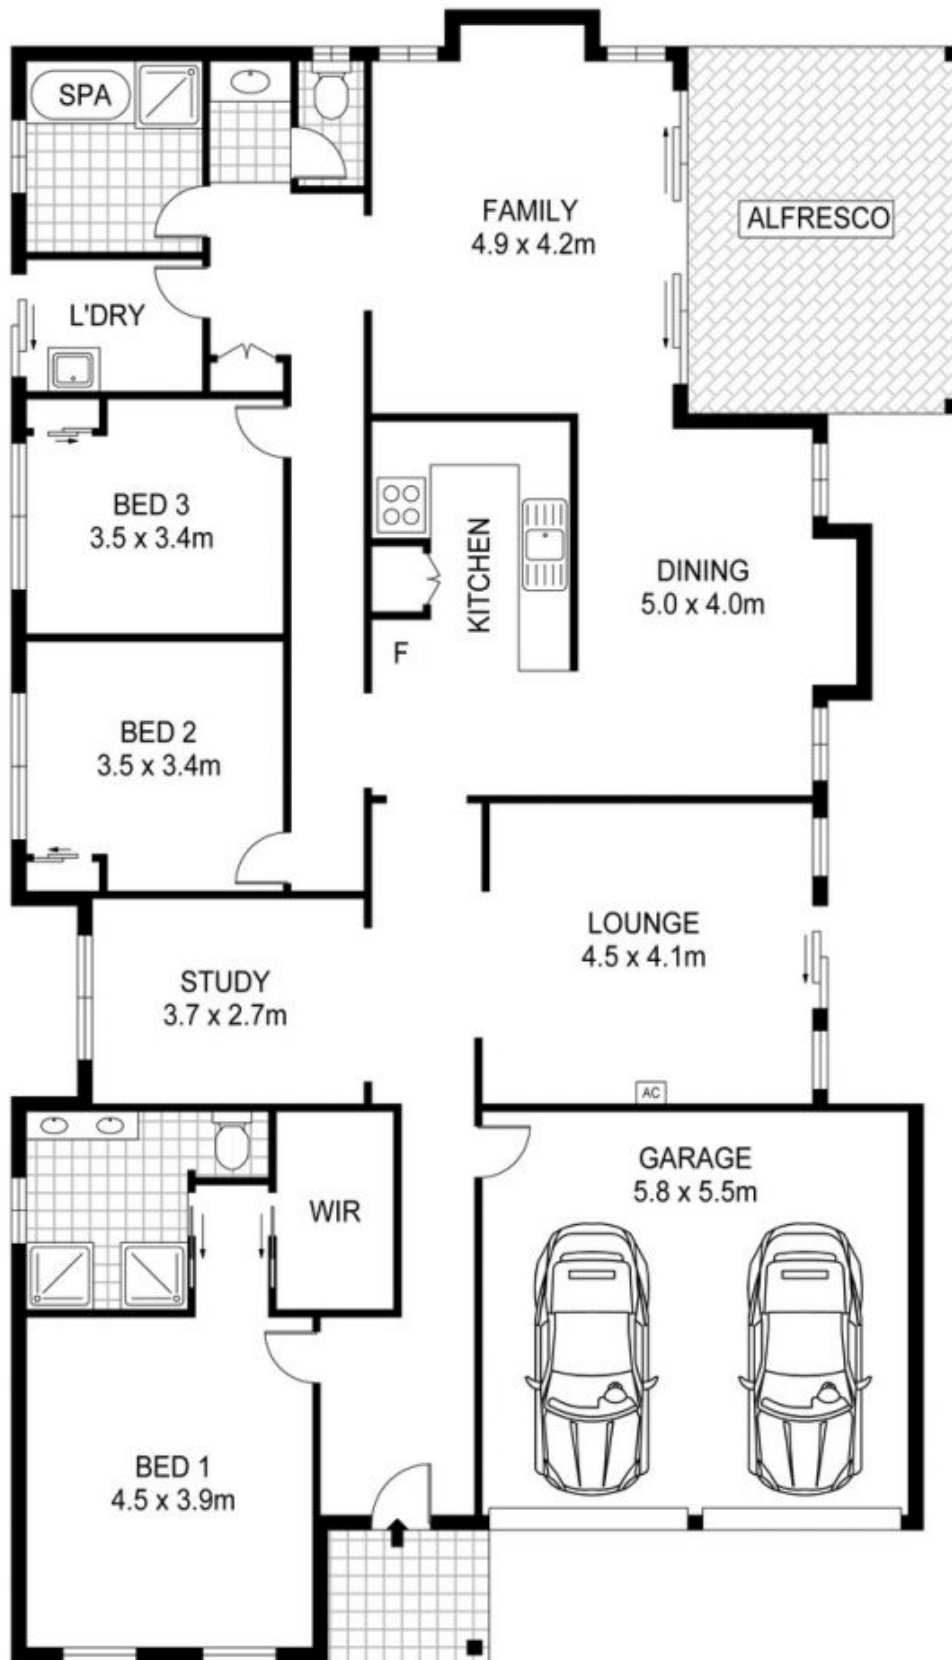

Scale in metres. Indicative only. Dimensions are approximate. All information contained herein is gathered from sources we believe to be reliable. However we cannot guarantee its accuracy and interested persons should rely on their own enquiries

INT : 183m²

6 Bleby Court, Reid