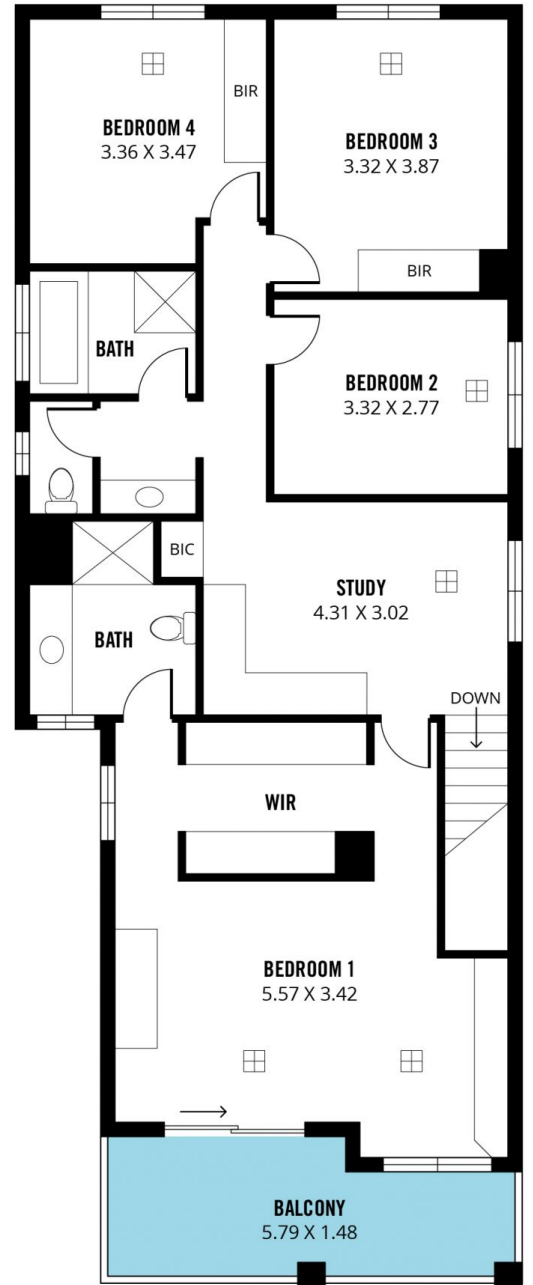

As you approach the quiet cul-de-sac location of this home you will appreciate the privacy offered and the abundance

[For full version visit the website](https://www.magain.com.au/property/14-parri-link-noarlunga-downs-sa/8426712)

Type : House
Building Size : 27 sqm
Land Size : 593 sqm
View : <https://www.magain.com.au/property/14-parri-link-noarlunga-downs-sa/8426712>

LOWER LEVEL

UPPER LEVEL

Scale in metres. This drawing is for illustration purposes only. All measurements are approximate and details intended to be relied upon should be independently verified.