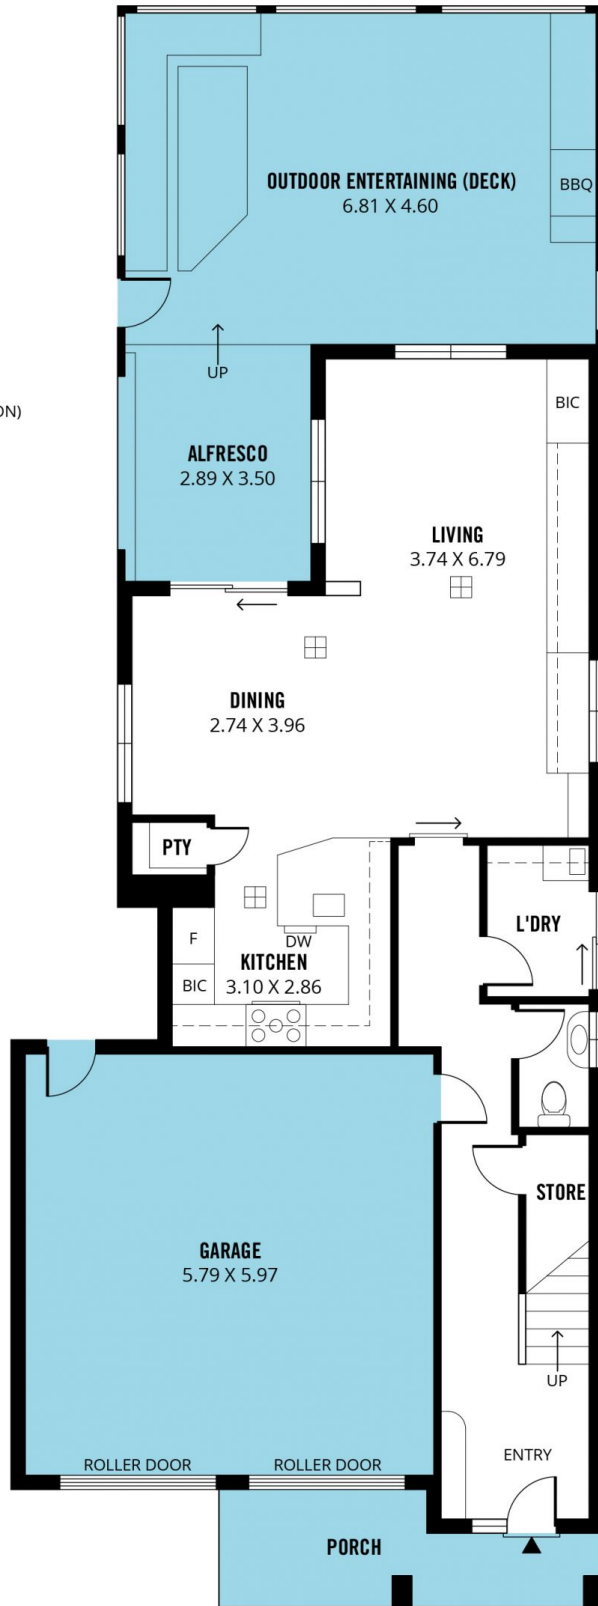

As you approach the quiet cul-de-sac location of this home you will appreciate the privacy offered and the abundance

[For full version visit the website](https://www.magain.com.au/property/14-parri-link-noarlunga-downs-sa/8426712)

Type : House
Building Size : 27 sqm
Land Size : 593 sqm
View : <https://www.magain.com.au/property/14-parri-link-noarlunga-downs-sa/8426712>

LOWER LEVEL

UPPER LEVEL

Scale in metres. This drawing is for illustration purposes only. All measurements are approximate and details intended to be relied upon should be independently verified.