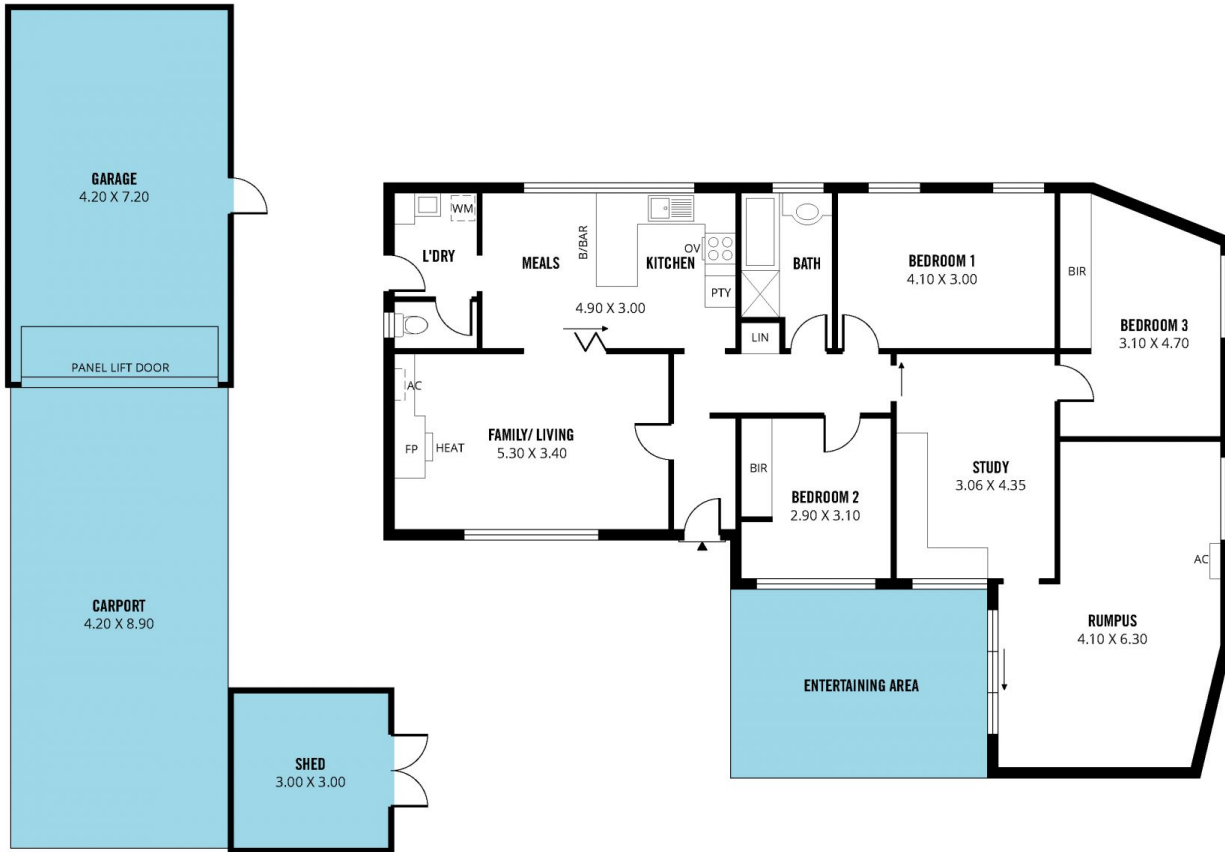

Scale in metres. This drawing is for illustration purposes only. All measurements are approximate and details intended to be relied upon should be independently verified.

Produced by **The Fotobase Group**