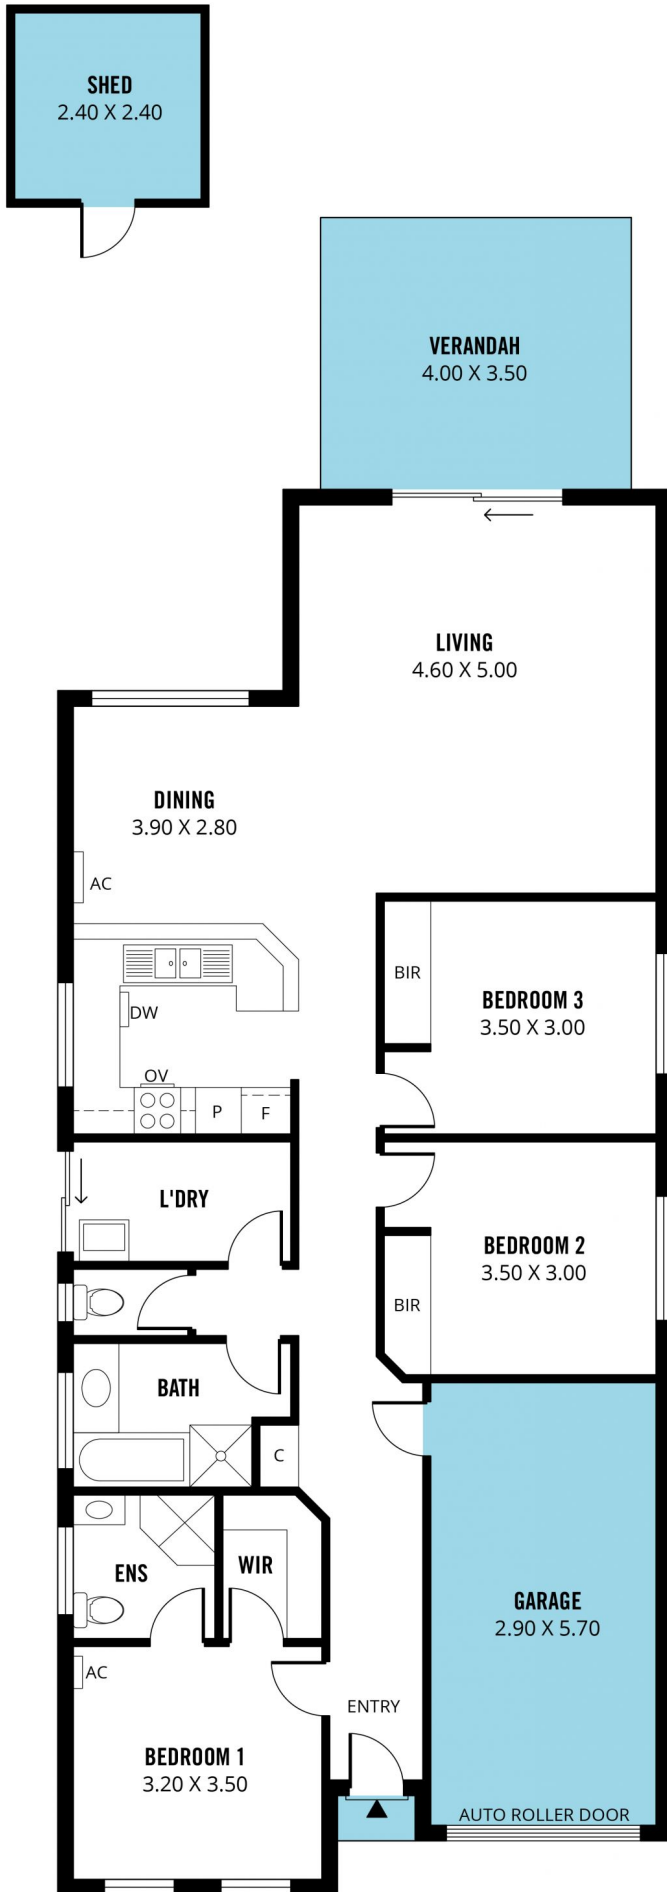

Scale in metres. This drawing is for illustration purposes only. All measurements are approximate and details intended to be relied upon should be independently verified. Produced by **The Fotobase Group**