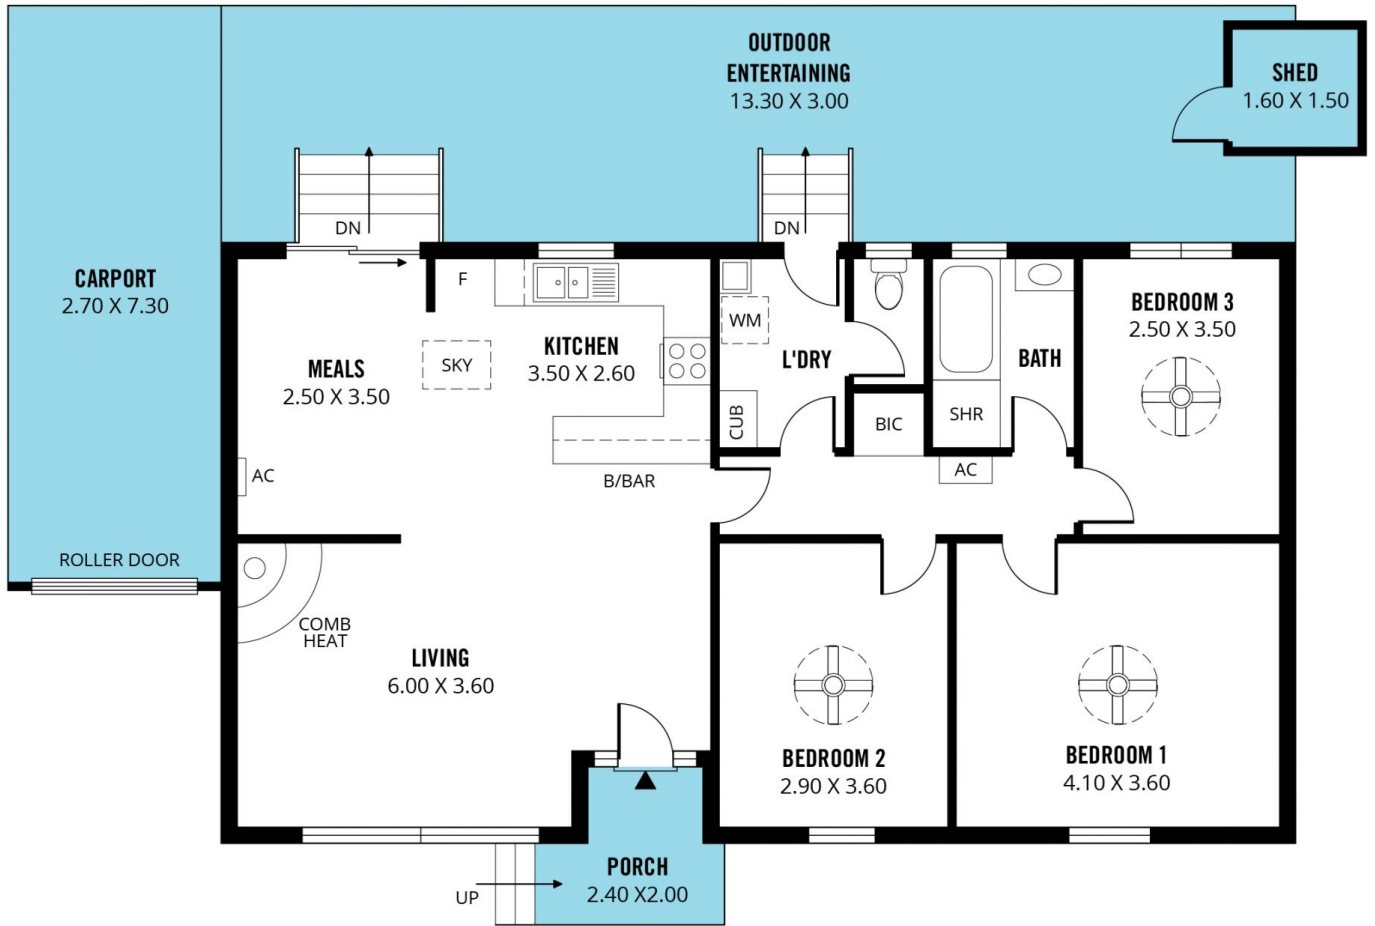

Scale in metres. This drawing is for illustration purposes only. All measurements are approximate and details intended to be relied upon should be independently verified.

Produced by **The Fotobase Group**