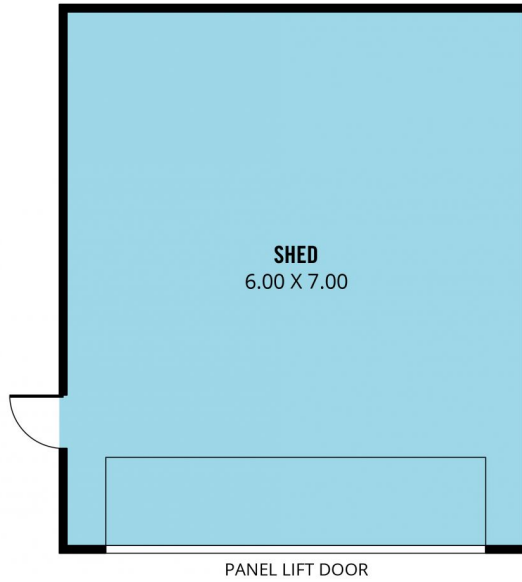

Scale in metres. This drawing is for illustration purposes only. All measurements are approximate and details intended to be relied upon should be independently verified. Produced by **The Fotobase Group**