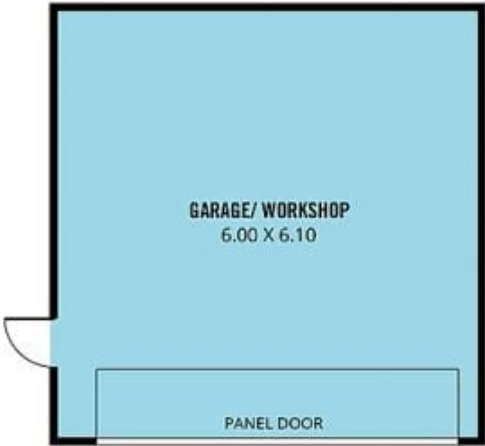

Type : House
Land Size : 619 sqm
View : <https://www.magain.com.au/property/3-horsley-court-morphett-vale-sa/8426749>

Robbie Leigh
08 8366 2292

Scale in metres. This drawing is for illustration purposes only. All measurements are approximate and details intended to be relied upon should be independently verified.