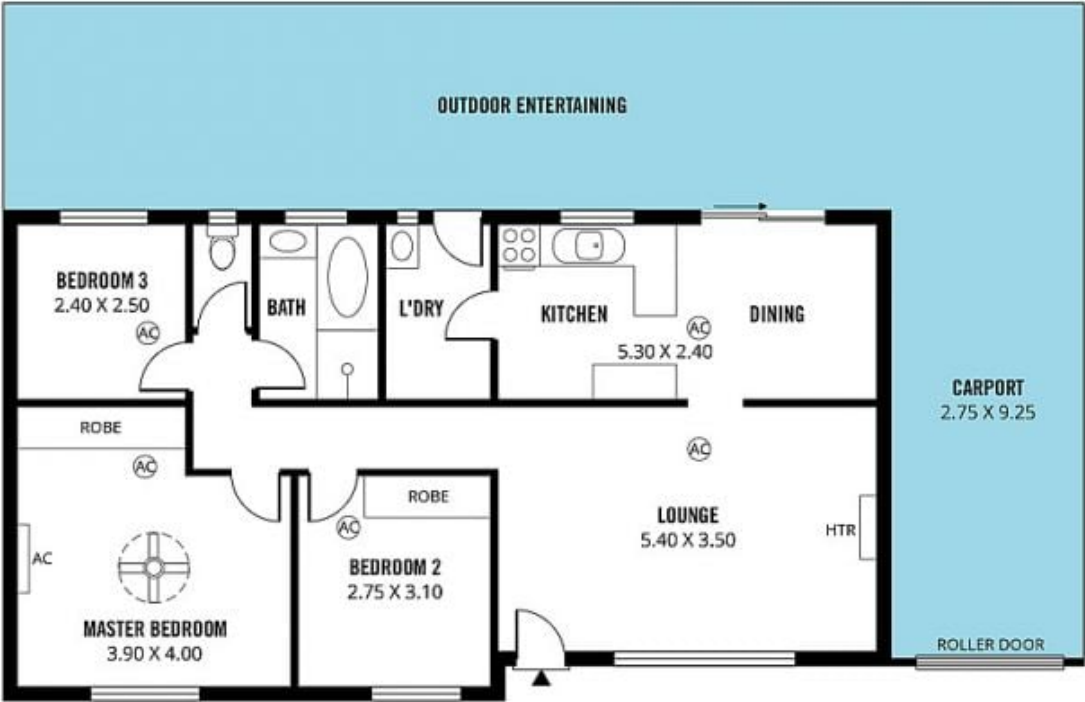

Sitting on a generous 619m² block, neat and tidy 1993 built, freshly painted interior, fresh carpet, large garage with outdoor entertaining and a big back yard to enjoy. All you need to do is move in.

Type : House
Land Size : 619 sqm
View : <https://www.magain.com.au/property/3-horsley-court-morphett-vale-sa/8426749>

Robbie Leigh
08 8366 2292

Scale in metres. This drawing is for illustration purposes only. All measurements are approximate and details intended to be relied upon should be independently verified.