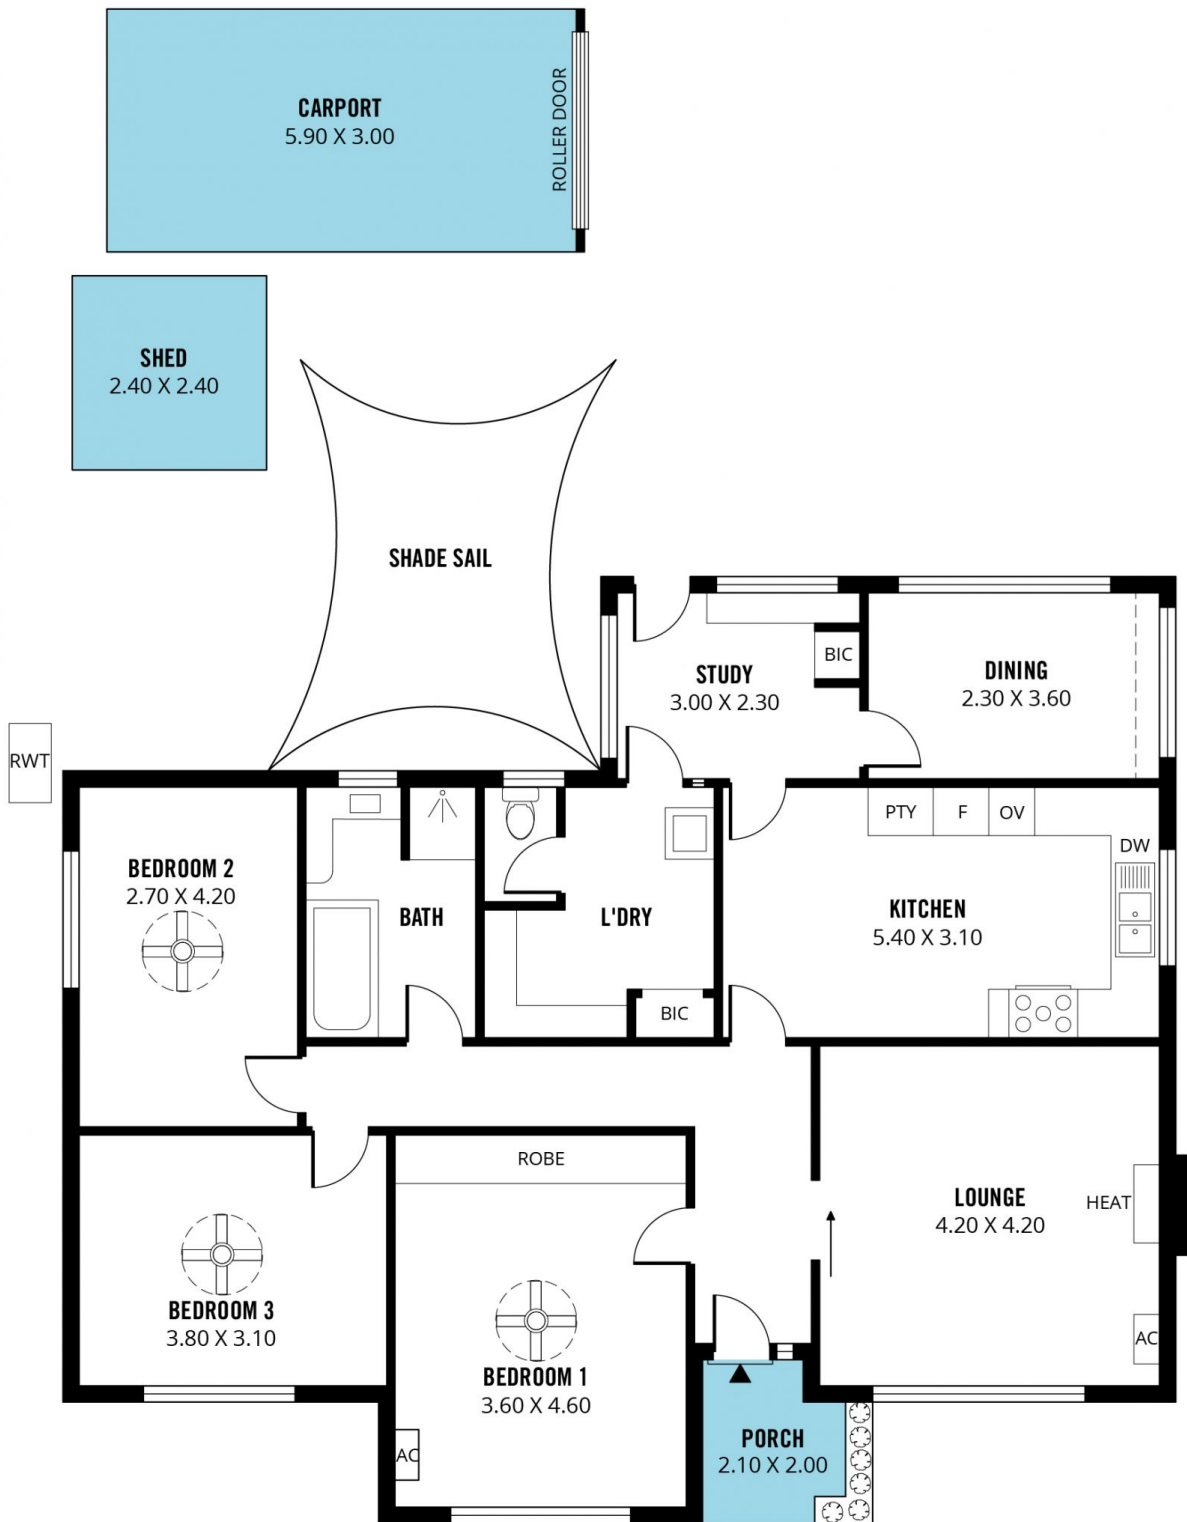

Scale in metres. This drawing is for illustration purposes only. All measurements are approximate and details intended to be relied upon should be independently verified.

Produced by **The Fotobase Group**