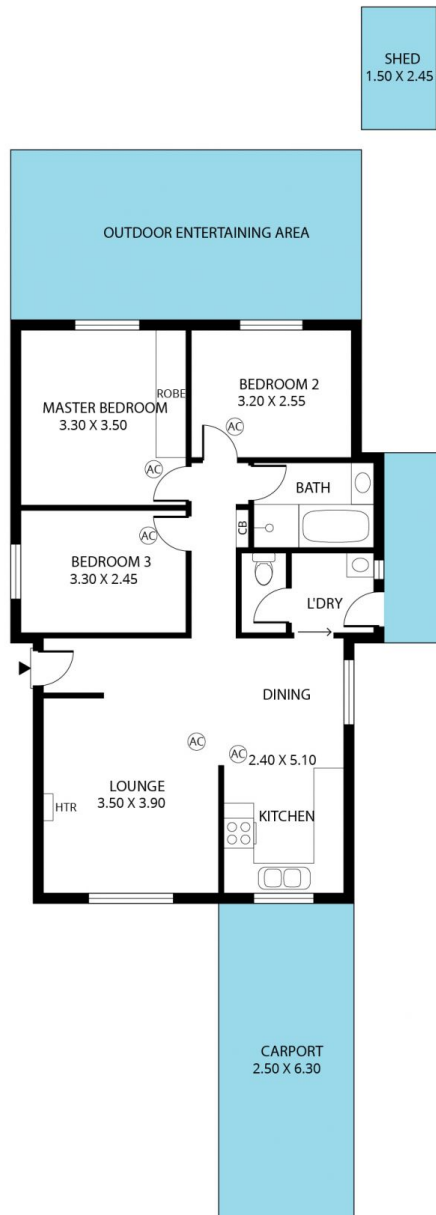

MAGAIN

15 Champagne Crescent WOODCROFT SA

3 1 1

Contact Pete Fallon for viewing times

Located just behind Woodcroft Plaza, with all your shopping requirements, this 3 updated bedroom villa is sure to please. Close to local shops, public transport, great quality schools such as Woodcroft College and Prescott College and the southern expressway to take you to the CBD, this home is sure to be snapped up quick.

As you approach the property you will appreciate the newly landscaped gardens. Entering the home you are greeted with the lounge room at the front of the home, freshly carpeted. The dining room flows off the lounge room and into the newly updated kitchen, complete with plenty of bench-space and cupboard storage. There are three good

Type : House
Land Size : 300 sqm
View : <https://www.magain.com.au/property/15-champagne-crescent-woodcroft-sa/8426782>

[For full version visit the website](https://www.magain.com.au)

Scale in metres. This drawing is for illustration purposes only. All measurements are approximate and details intended to be relied upon should be independently verified. Produced by **The Fotobase Group**