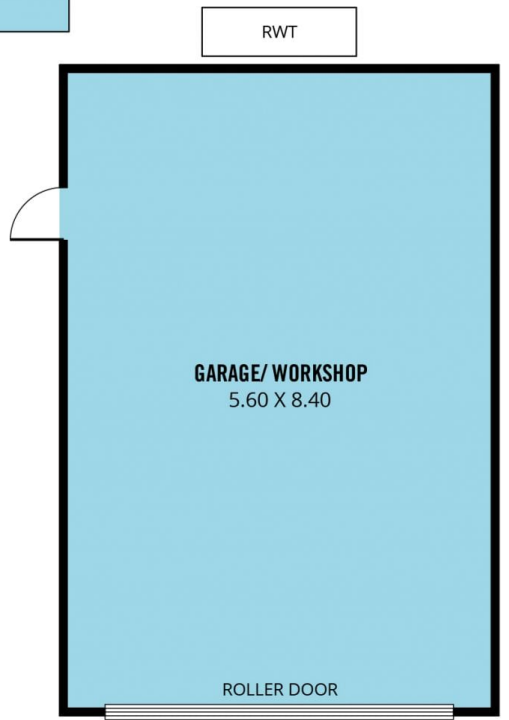

Scale in metres. This drawing is for illustration purposes only. All measurements are approximate and details intended to be relied upon should be independently verified.

Produced by **The Fotobase Group**