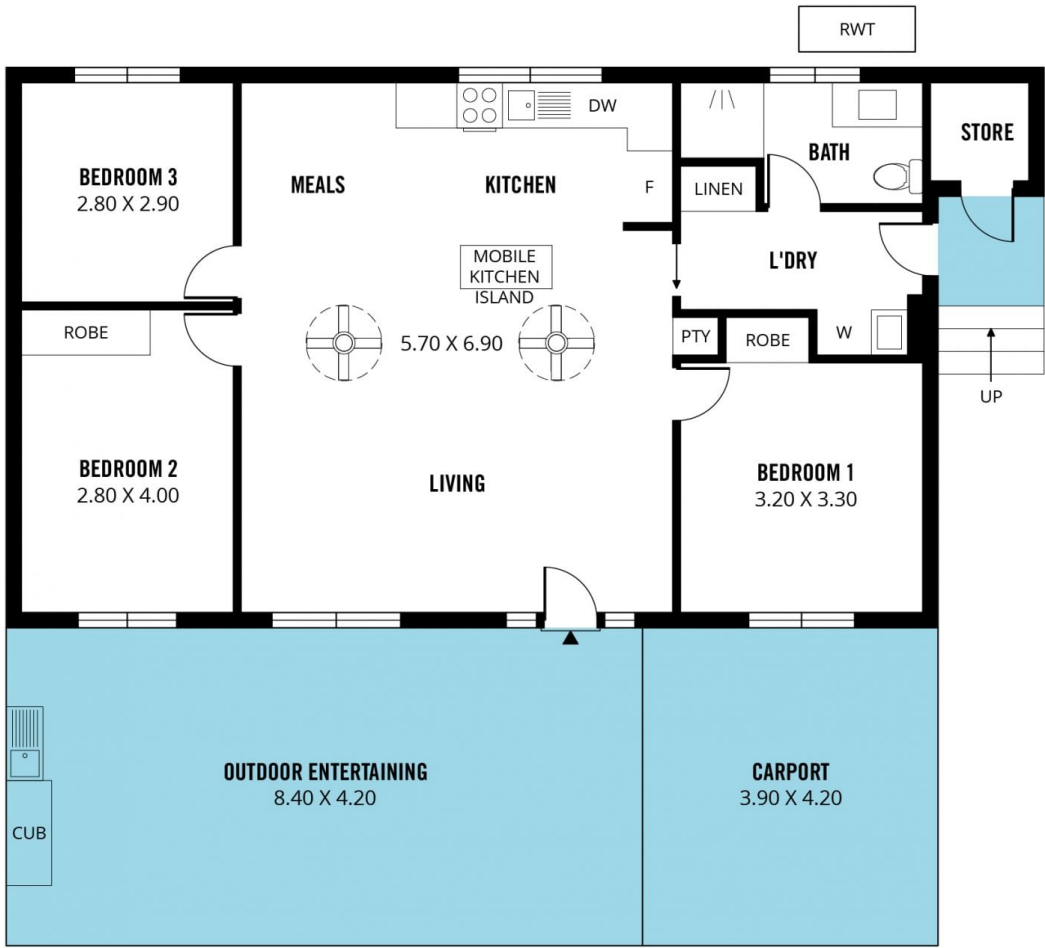

Scale in metres. This drawing is for illustration purposes only. All measurements are approximate and details intended to be relied upon should be independently verified.

Produced by **The Fotobase Group**