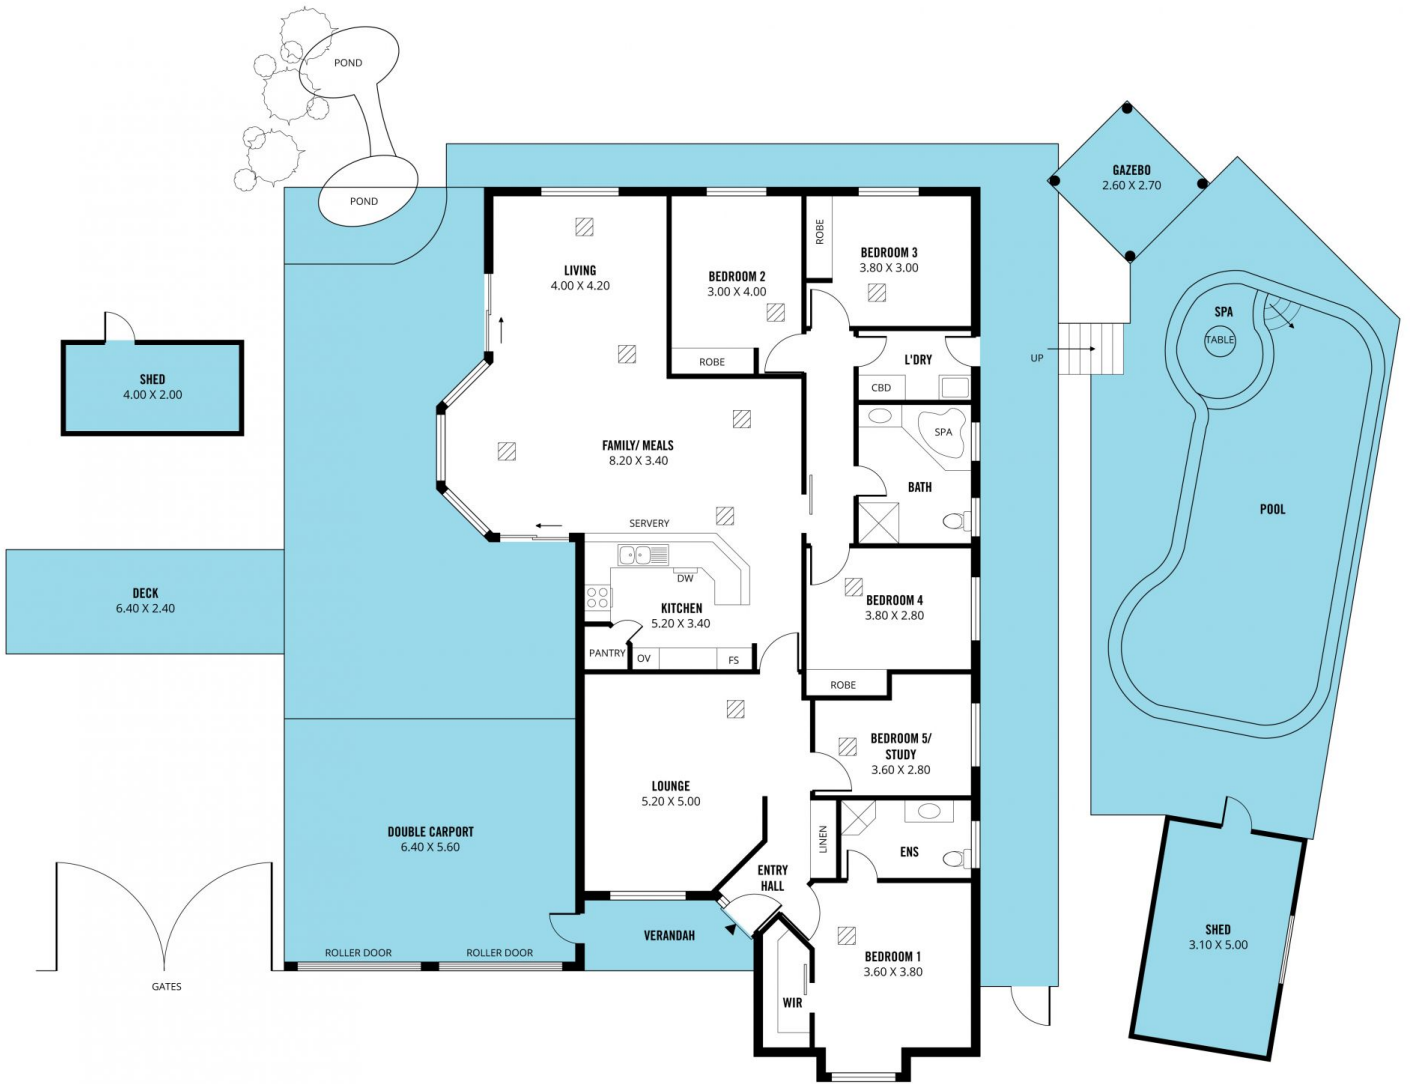

283m²

TOTAL

193m²

Living

26m²

Shed

36m²

Carport

6m²

Verandah

15m²

Deck

7m²

Gazebo

Scale in metres. This drawing is for illustration purposes only. All measurements are approximate and details intended to be relied upon should be independently verified.

Produced by The Fotobase Group