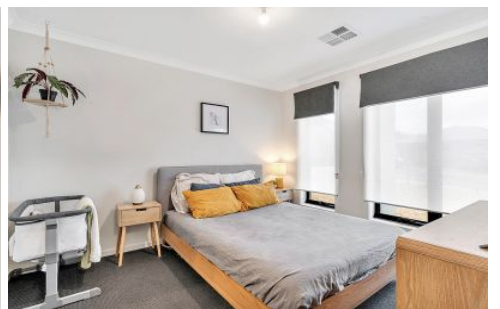

## 8 Emperor Way HACKHAM SA

3  2  2 

Laura Clark from Magain Real Estate is proud to present 8 Emperor Way, Hackham.

Located amongst other newly built homes in the 'Hepenstal Park Estate' you can live out your dream by the Onkaparinga Hills. Hepenstal Park is a new address growing into a modern and vibrant neighbourhood offering naturally beautiful open spaces at your doorstep, yet everyday modern convenience is close by. This immaculately presented home is sure to impress even the most fastidious of buyers, only built in 2019, it is almost brand new and features quality fixtures as well as modern styling throughout.

This functional floor plan offers three great sized bedrooms,

[For full version visit the website](https://www.magain.com.au/property/8-emperor-way-hackham-sa/8426838)

**Type** : House  
**Building Size** : 14 sqm  
**Land Size** : 313 sqm  
**View** : <https://www.magain.com.au/property/8-emperor-way-hackham-sa/8426838>