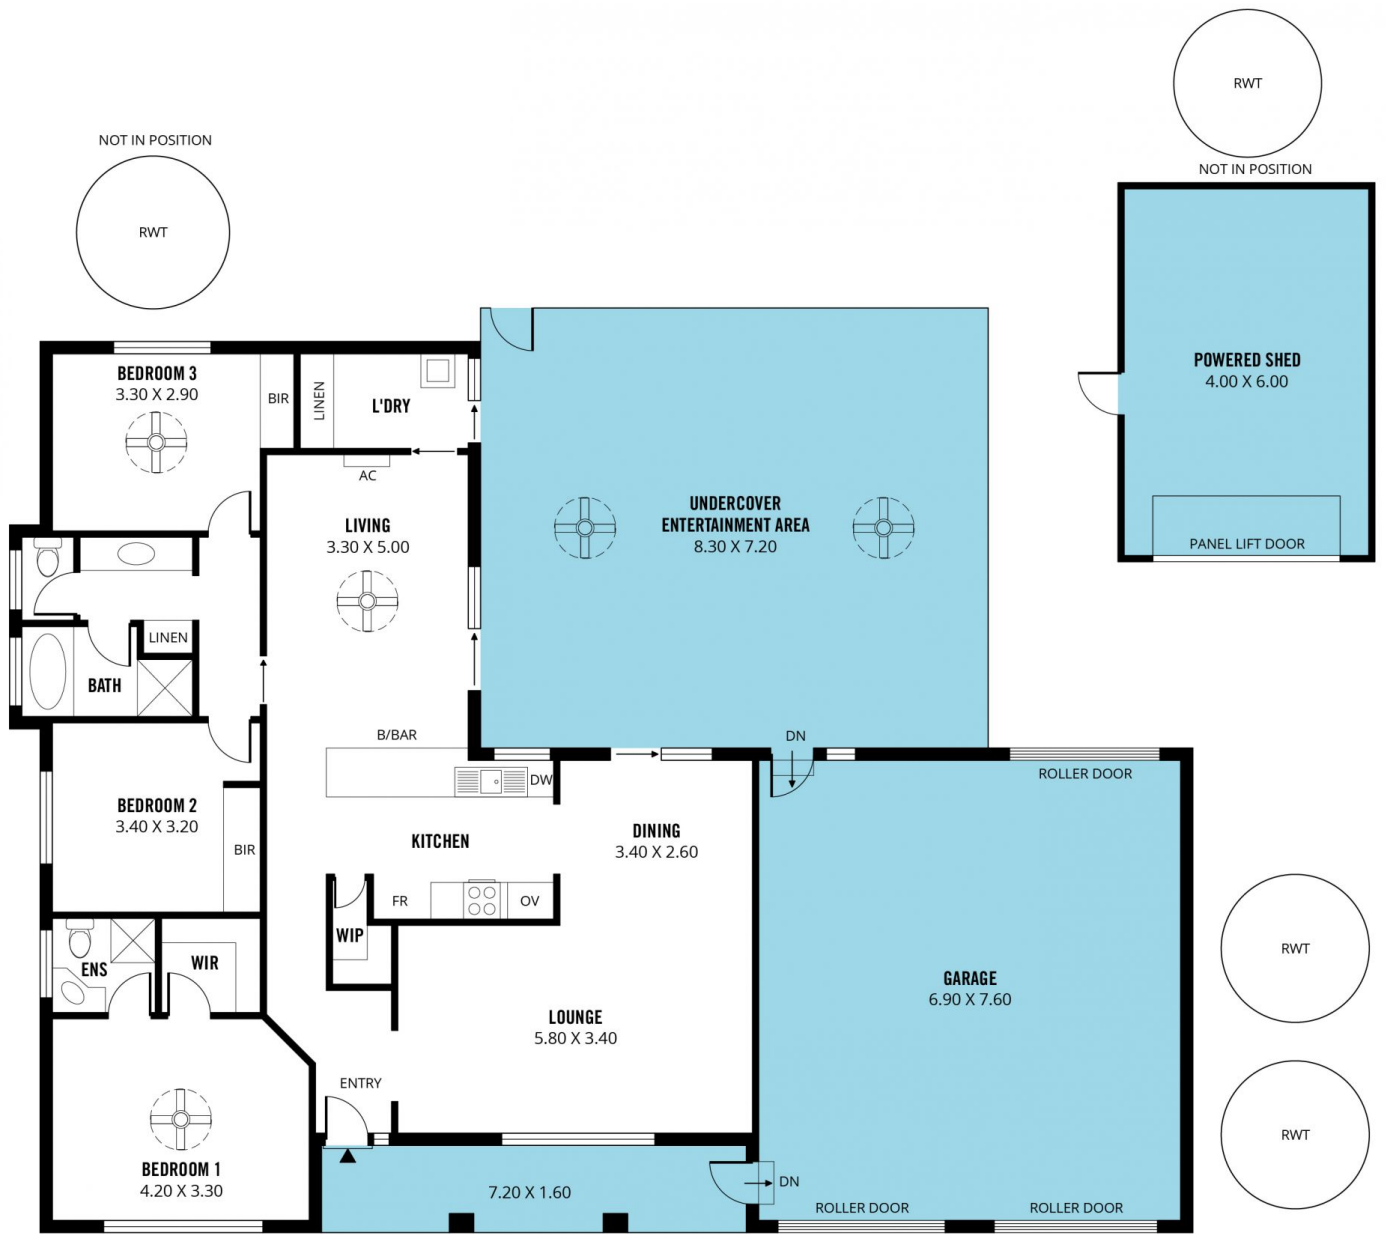

[For full version visit the website](https://www.magain.com.au/property/46-spriggs-road-onkaparinga-hills-sa/8426842)

Type : House
Land Size : 920 sqm
View : <https://www.magain.com.au/property/46-spriggs-road-onkaparinga-hills-sa/8426842>

Scale in metres. This drawing is for illustration purposes only. All measurements are approximate and details intended to be relied upon should be independently verified.

Produced by **The Fotobase Group**