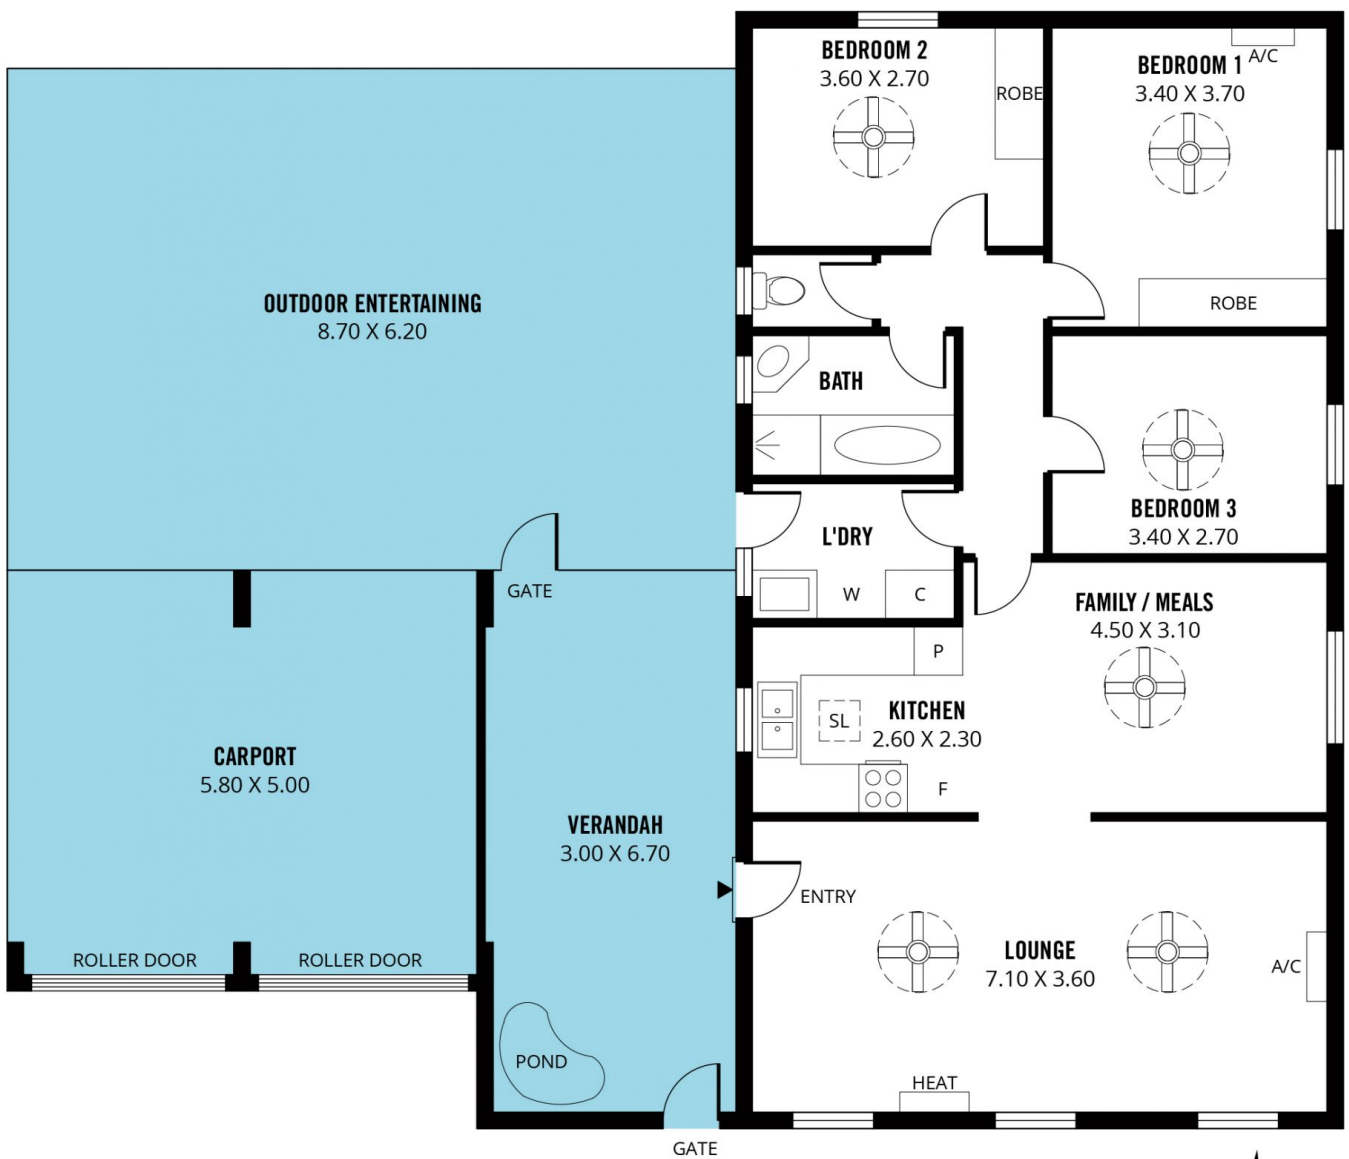

**Type** : House  
**Building Size** : 11 sqm  
**Land Size** : 608 sqm  
**View** : <https://www.magain.com.au/property/26-jennifer-drive-happy-valley-sa/8426843>

Approaching the home, you will appreciate the well manicured gardens and the timber fencing at the front. A courtyard area greets you as you enter the well secured home, leading either inside the house or out to the backyard. Heading inside you will love the polished timber floors and fresh paint throughout the home. The large

[For full version visit the website](https://www.magain.com.au)

Scale in metres. This drawing is for illustration purposes only. All measurements are approximate and details intended to be relied upon should be independently verified.