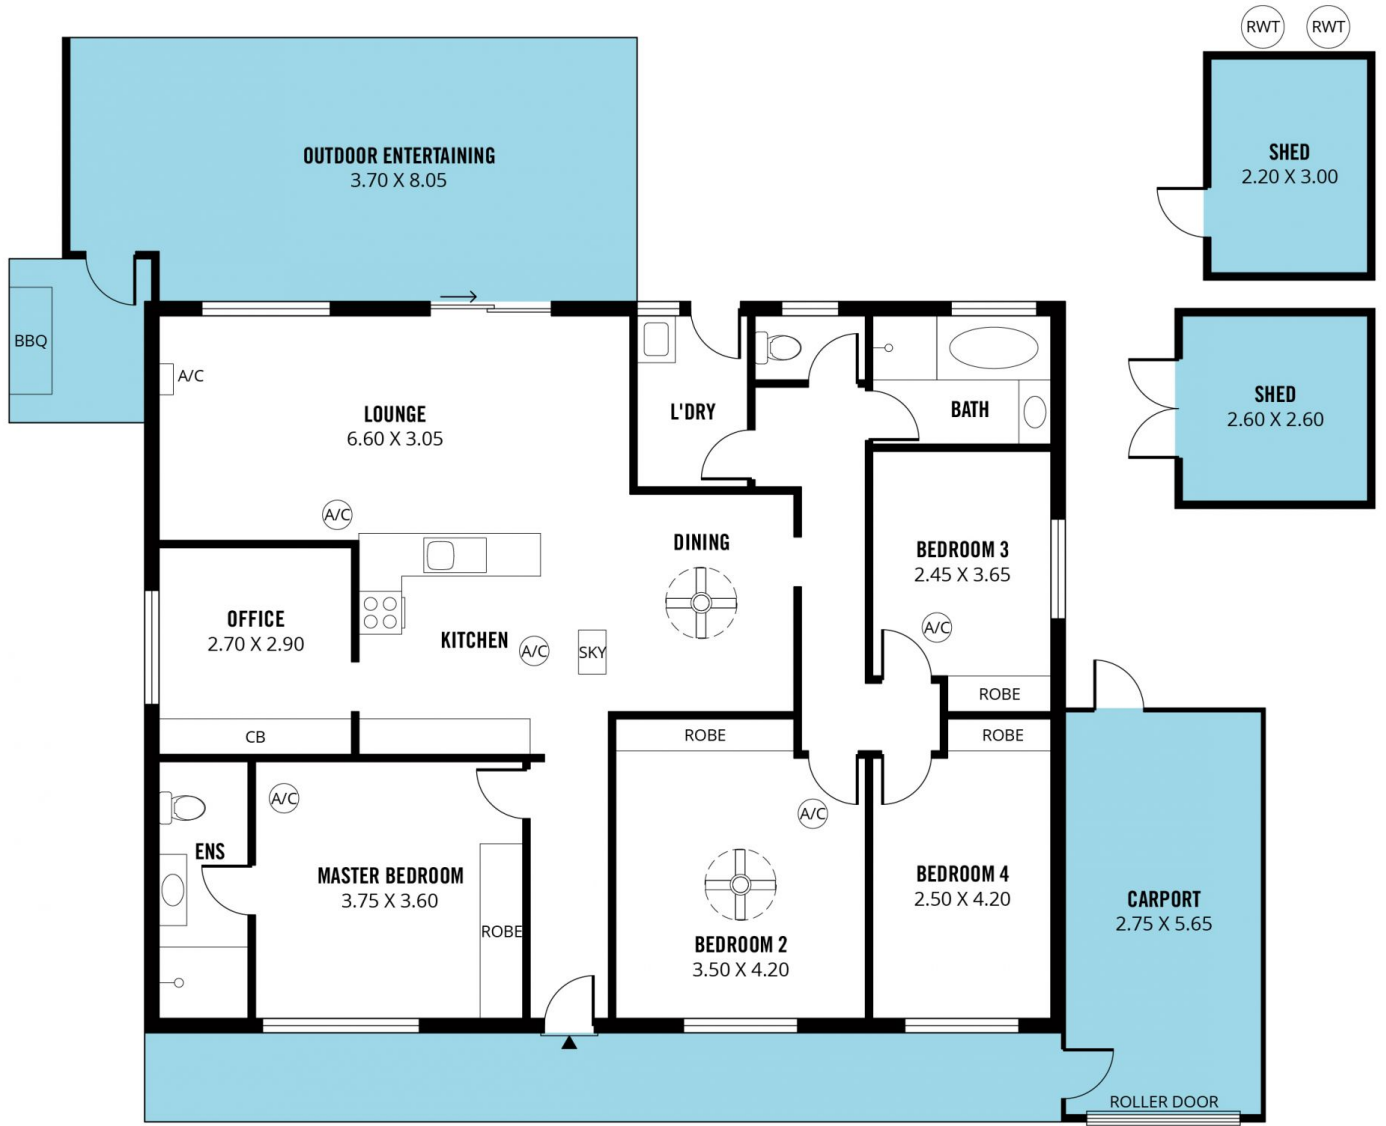

Scale in metres. This drawing is for illustration purposes only. All measurements are approximate and details intended to be relied upon should be independently verified.

Produced by **The Fotobase Group**