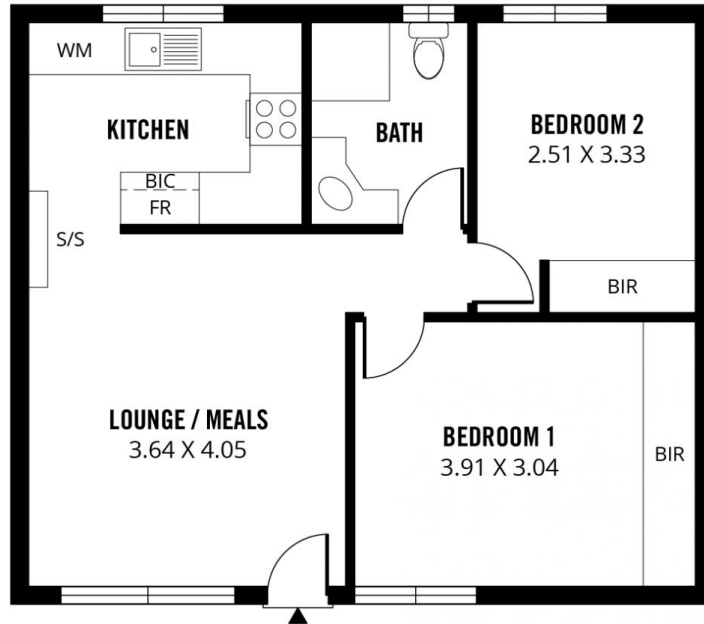

- All whitegoods are included (Fridge, Washing machine, dryer, microwave)
- Two good sized bedrooms, both with built in robes

[For full version visit the website](https://www.magain.com.au/property/135051-adelphi-crescent-glenelg-north-sa/8426845)

Type : House

View : <https://www.magain.com.au/property/135051-adelphi-crescent-glenelg-north-sa/8426845>

Robbie Leigh
08 8366 2292

(NOT IN LOCATION)

Scale in metres. This drawing is for illustration purposes only. All measurements are approximate and details intended to be relied upon should be independently verified.