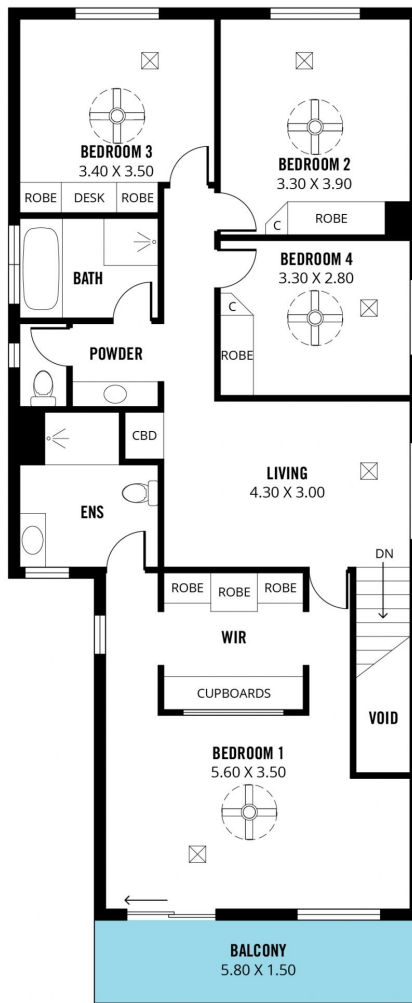

FIRST FLOOR