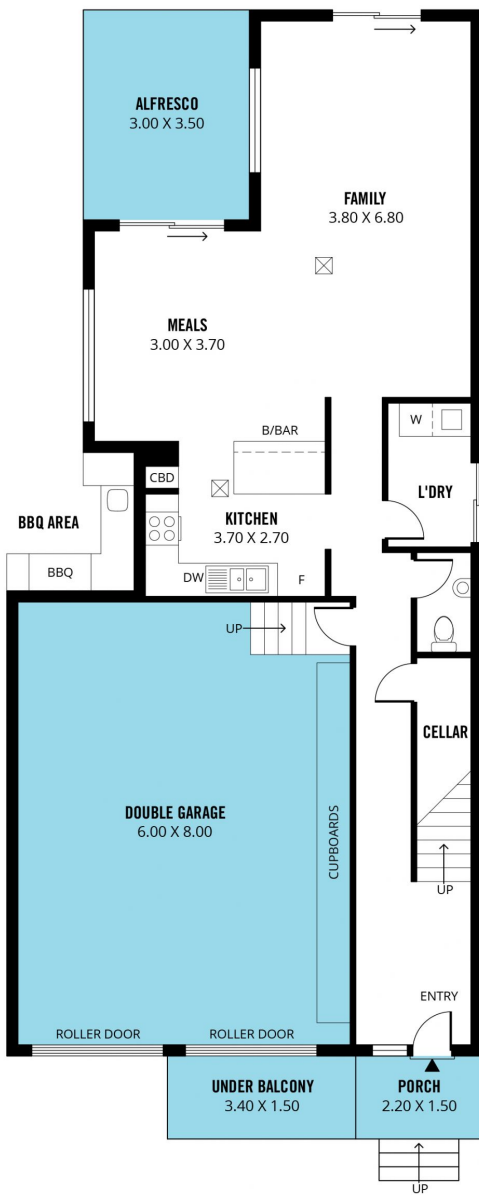

GROUND FLOOR