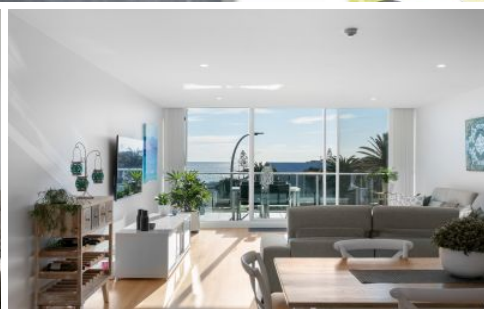

MAGAIN

211/50 Esplanade CHRISTIES BEACH SA

2 1 2

This fantastic 2nd floor unit is on the beachfront of one of SA's best beaches.

The home is open and bright leading out to the balcony with its fabulous view of Gulf St Vincent. The front looks out to sea and across the park. Spend your leisure time sitting on the balcony watching the surfers as they chase the waves.

The galley kitchen is a good size with lots of cupboard space, cooking here is an absolute pleasure as you look out to sea!

Master bedroom has a built-in wardrobe and a handy study nook, both bedrooms are carpeted and the living areas have floating floors throughout.

Lounge - dining area is very spacious and neutral tones are throughout.

[For full version visit the website](https://www.magain.com.au)

Type : Unit
Building Size : 12 sqm
View : <https://www.magain.com.au/property/21150-esplanade-christies-beach-sa/8426892>