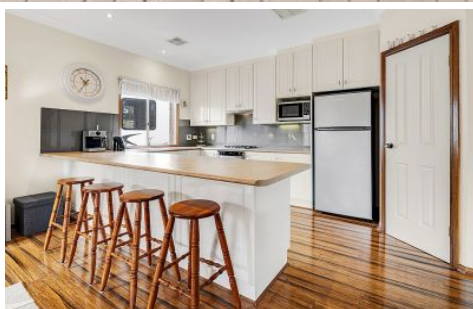

MAGAIN

26 Nautical Circuit SEAFORD MEADOWS SA

3  2  4 

This lovely house was built by Fairmont in 2008 and sits on a corner block in the much sought-after area of Seaford Meadows. There are 3 spacious bedrooms all with carpet and 2 entertainment areas.

The kitchen is a delight with gas cooking, large pantry, and plenty of cupboard space.

The bedrooms and 2nd lounge are carpeted, and bamboo floors are throughout the rest of the house.

The ensuite off the master bedroom is large and the walk-in robe gives you plenty of room and all the hanging space you would need.