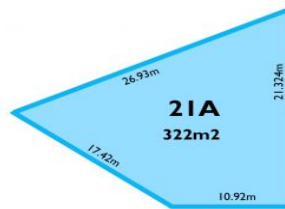

MAGAIN

21A Gorelon Drive, Flagstaff Hill

21A Gorelon Drive FLAGSTAFF HILL SA

Contact Pete Fallon for viewing times.

A unique block nestled in a tranquil location, Gorelon Track quite literally on your doorstep, ideal for those wanting a nature escape and are open to adventure. Situated on approximately 322m² of land, this is one not to miss! You may feel far from civilisation but in fact public transport only meters away and an easy trip into town. Get back to nature without giving up modern conveniences.

[For full version visit the website](https://www.magain.com.au/property/21a-gorelon-drive-flagstaff-hill-sa/8426924)

Type : Land
Land Size : 322 sqm
View : <https://www.magain.com.au/property/21a-gorelon-drive-flagstaff-hill-sa/8426924>