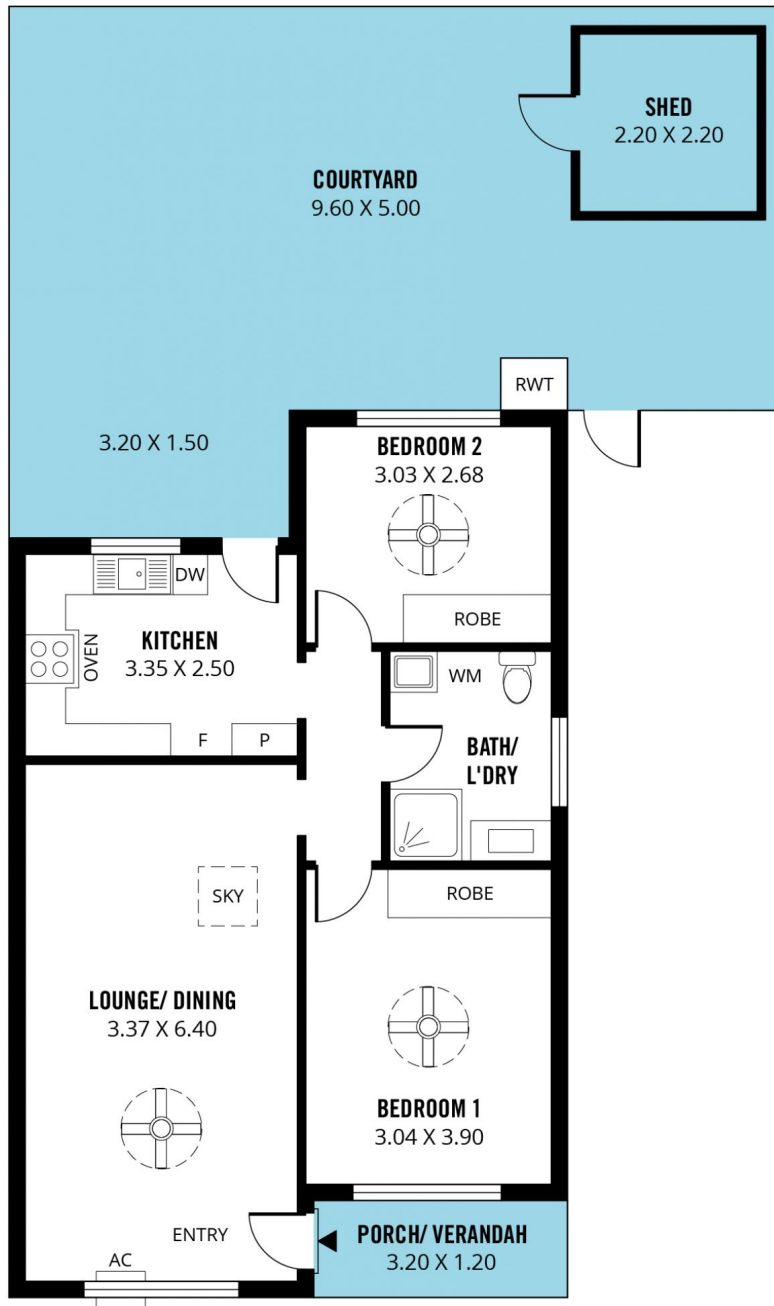

MAGAIN

16/350 Main South Road Morphett Vale SA

2 1 1

Nestled among the beautifully manicured gardens of a spacious and quiet residential complex this delightful two-bedroom unit is the perfect entry into the market or investment opportunity.

Functional and with recent updates made, this delightful home unit comprises of:

- Two spacious bedrooms both with built in wardrobes and ceiling fans
- Generously sized combined living and dining area with split system air conditioner and new floor boards
- Recently updated kitchen with an abundance of

[For full version visit the website](https://www.magain.com.au/property/16-350-main-south-road-morphett-vale-sa/8426969)

Type : Unit
Price : \$ 320,000
Building Size : 62 sqm
Land Size : 135 sqm
View : <https://www.magain.com.au/property/16-350-main-south-road-morphett-vale-sa/8426969>

NOT IN POSITION