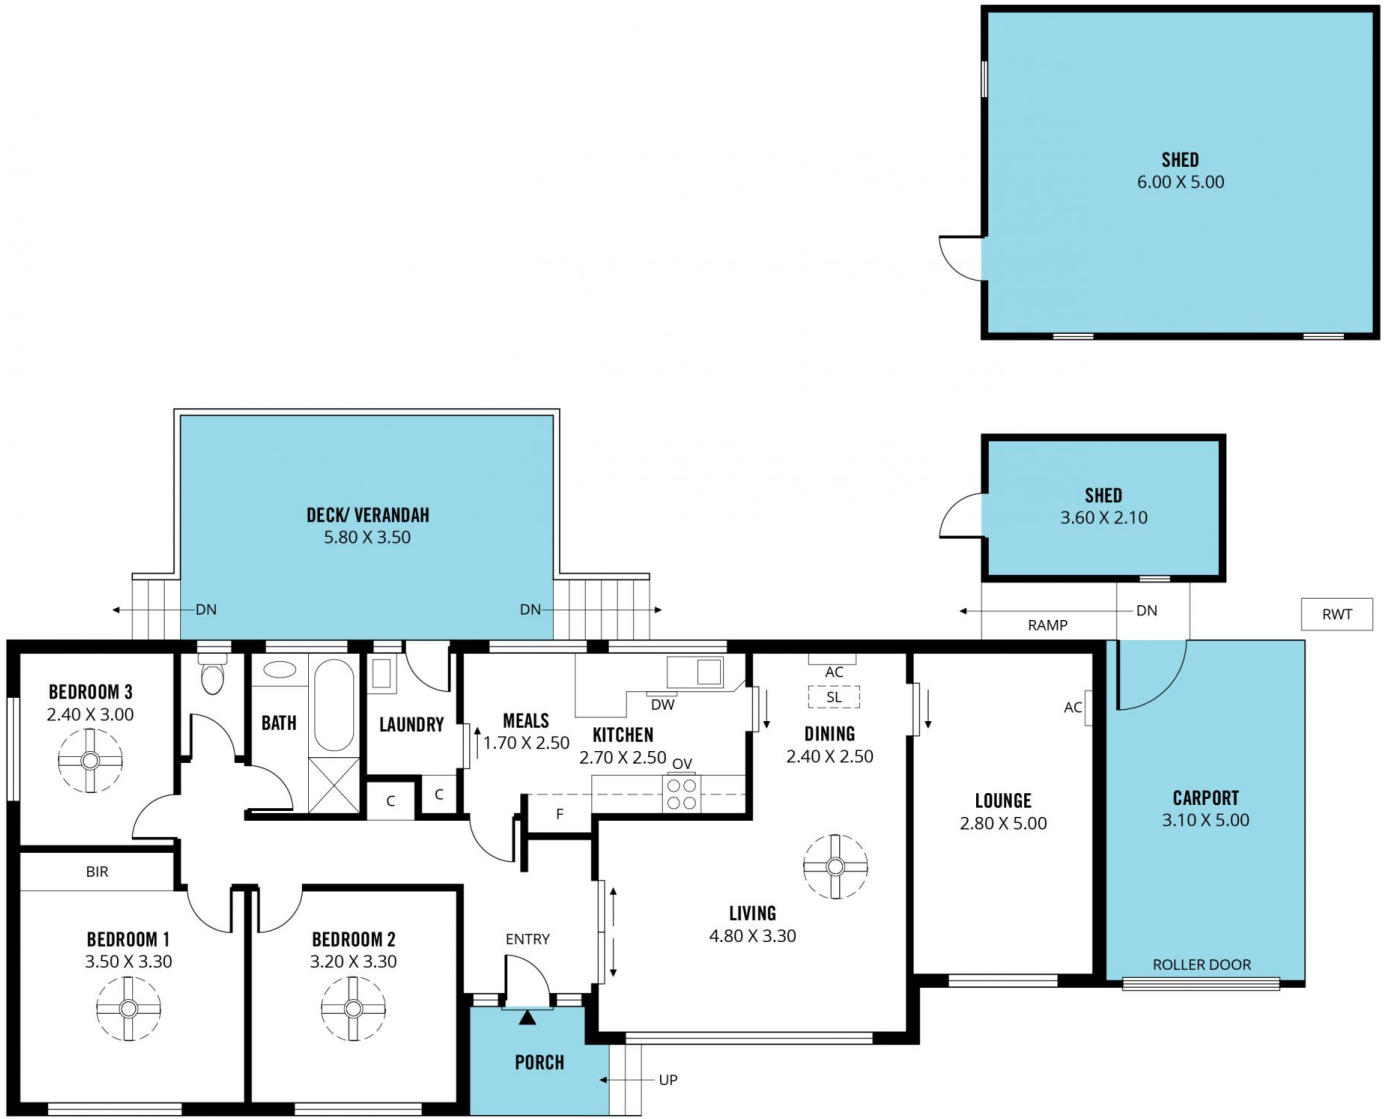

**Type** : House  
**Price** : \$ 520,000  
**Land Size** : 655 sqm  
**View** : <https://www.magain.com.au/property/39-pembroke-drive-reynella-sa/8427100>

Scale in metres. This drawing is for illustration purposes only. All measurements are approximate and details intended to be relied upon should be independently verified.