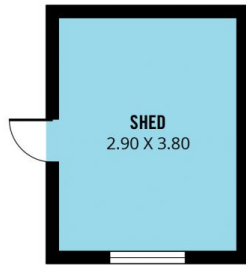

MAGAIN

50 Oakridge Road Aberfoyle Park SA

6  2  3 

Contact Pete Fallon for viewing times.

Have you been looking for the perfect family home, one that gives everyone their own space? Look no further! This absolutely stunning 6 bedroom family home is rare to find and sure to suit the largest of families. The location is sensational, being close to Aberfoyle Park Shopping Centre for all your shopping needs and great schools nearby including Pilgrim School and Aberfoyle Park High School. Public transport is just a few houses away taking you easily into the CBD and the beautiful Adelaide Hills or stunning coastlines of the Fleurieu Peninsula are only a short drive - there's so much to love about this location.

As you approach the home you will appreciate the

[For full version visit the website](https://www.magain.com.au/property/50-oak-ridge-road-aberfoyle-park-sa/8427119)

Type : House
Price : \$ 695,000
Land Size : 727 sqm
View : <https://www.magain.com.au/property/50-oak-ridge-road-aberfoyle-park-sa/8427119>