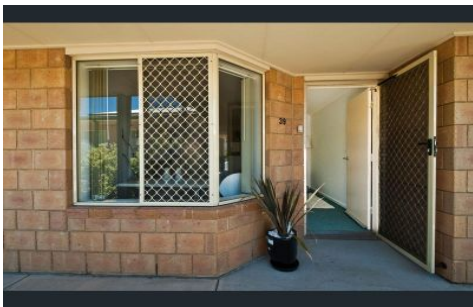

MAGAIN

24/12 Swinton Close Christie Downs SA

Please contact Debbie Glastonbury from Magain Real Estate for all your property advice.

This lovely 1 bedroom unit is in the Eureka Village at Christie Downs. This is a retirement village where all the units are Community Title and individually owned by investors. Long term tenant. Ring Debbie for more information. Disclaimer All floor plans, photos and text are for illustration purposes only and are not intended to be part of any contract. All measurements are approximate, and details intended to be relied upon should be independently verified. (RLA 222182)

1 1

Type : Unit
Price : \$ 175,000
Building Size : 38 sqm
Land Size : 90 sqm
View : <https://www.magain.com.au/property/24-12-swinton-close-christie-downs-sa/8427337>

Debbie Glastonbury
08 8366 2292