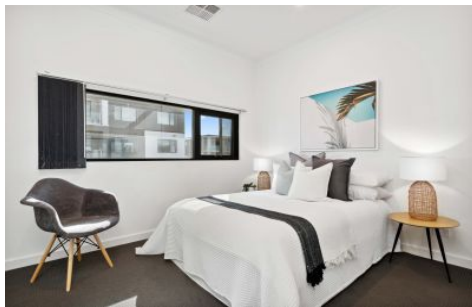

# MAGAIN

1 Eliza Place Tonsley SA

2  1  1 

Please contact Robbie Leigh for all your property advice.

**Type** : Townhouse

**Price** : \$ 665,000

**View** : <https://www.magain.com.au/property/1-eliza-place-tonsley-sa/8427385>