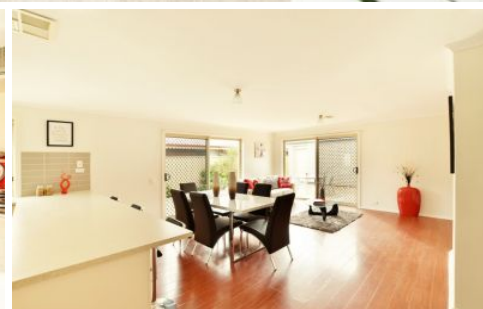

MAGAIN

23 South Pacific Drive Seaford Meadows SA

4  2  2 

As you enter this beautifully presented property, you are sure to fall in love with the large open plan living and the fantastic modern feel. There is a large formal lounge room at the front of the property which is a perfect place to relax with friends and family after a long day at the office.

The master suite is a great size and features an ensuite and a walk in robe, one of the many luxuries you will find in this stunning home. You will love the spacious kitchen that overlooks the meals and family room. The kitchen features stainless steel appliances and a pantry.

The home has a ducted reverse cycle split system so you will remain comfortable all year round. The property has just been freshly painted and has new carpet to all the

Type : House
Land Size : 450 sqm
View : <https://www.magain.com.au/property/23-south-pacific-drive-seaford-meadows-sa/8427478>