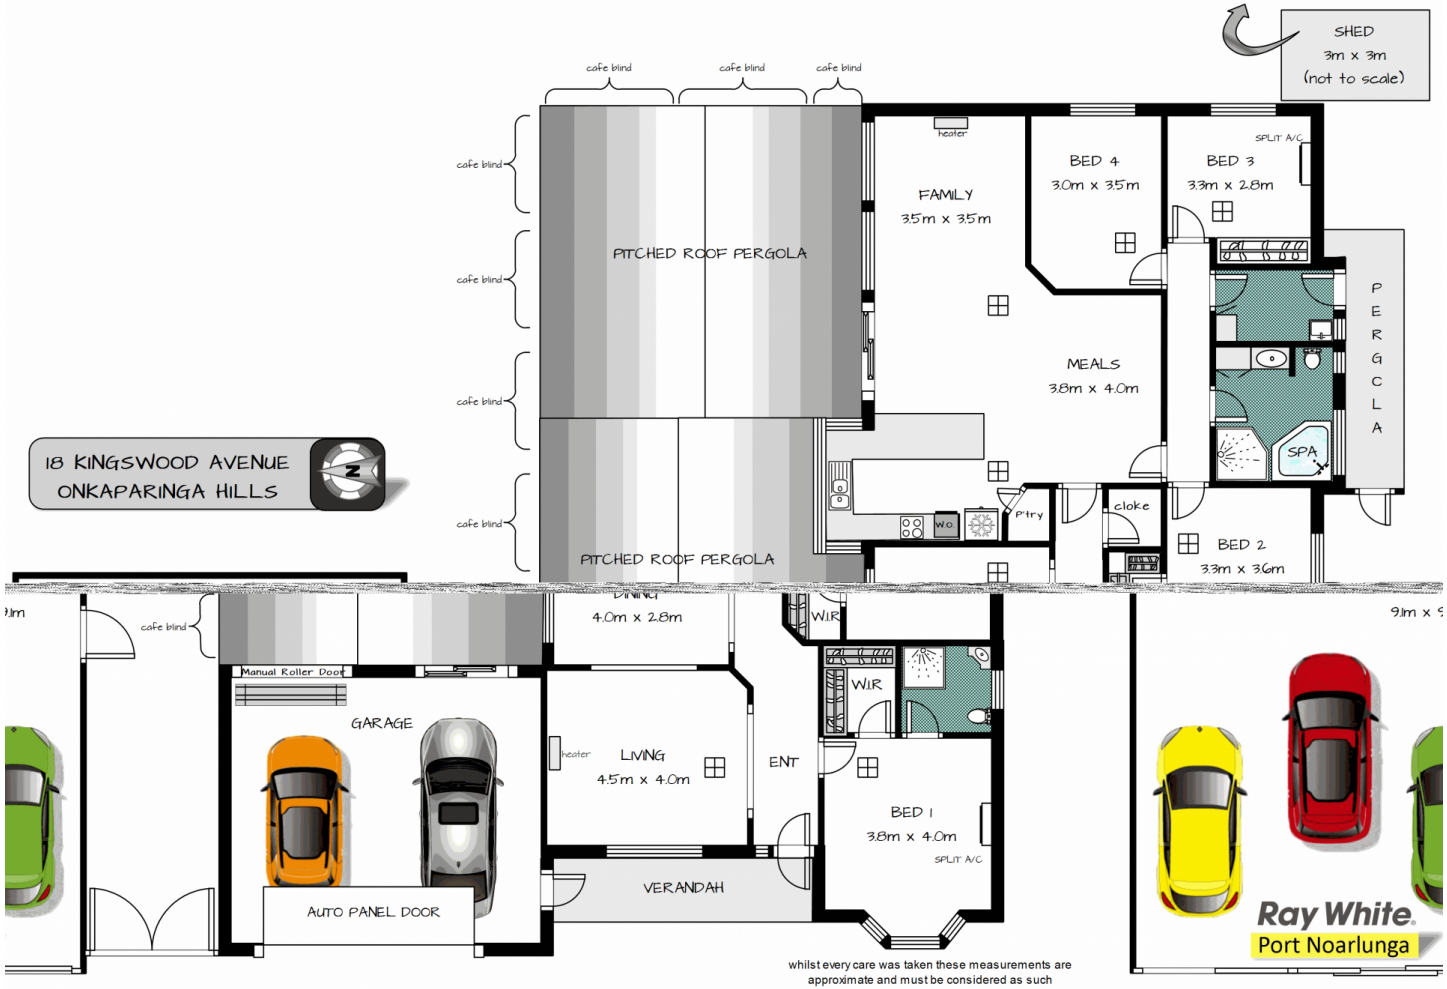

MAGAIN

18 Kingswood Avenue ONKAPARINGA HILLS SA

4  2  5 

Type : House

View : <https://www.magain.com.au/property/18-kingswood-avenue-onkaparinga-hills-sa/8427516>

18 KINGSWOOD AVENUE
ONKAPARINGA HILLS

SHED
3m x 3m
(not to scale)

whilst every care was taken these measurements are approximate and must be considered as such