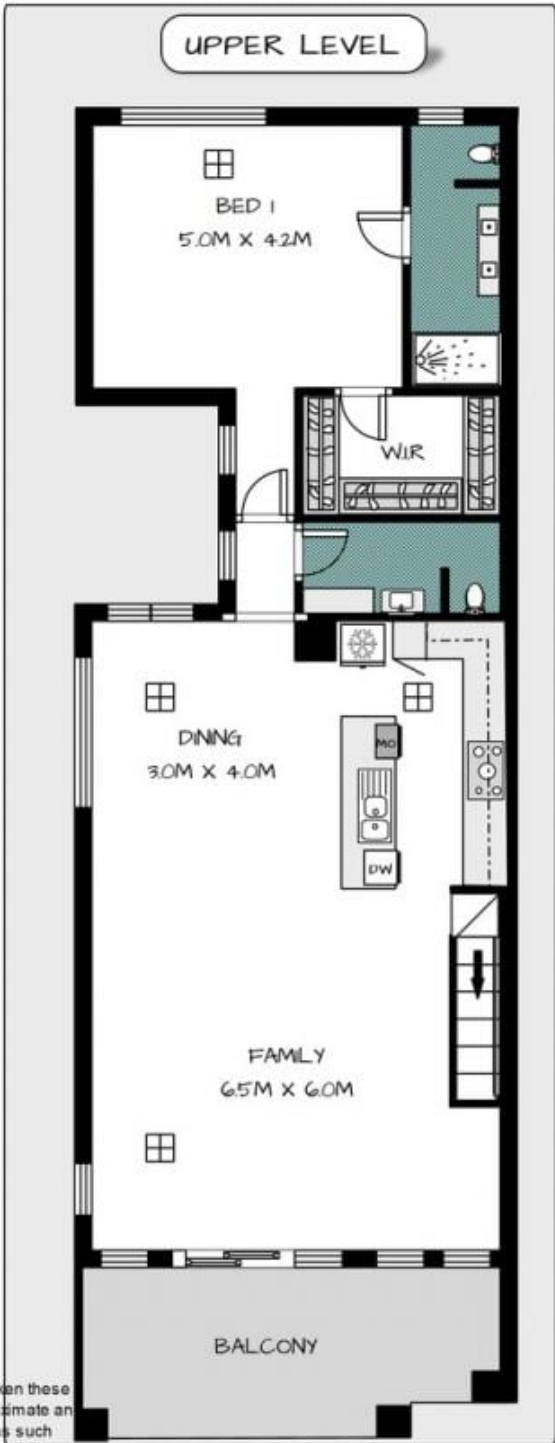

MAGAIN

7 Geoffrey Avenue PORT NOARLUNGA SA

3  2  2 

Type : House

View : <https://www.magain.com.au/property/7-geoffrey-avenue-port-noarlunga-sa/8427518>

7 GEOFFREY AVENUE
PORT NOARLUNGA

GROUND LEVEL

UPPER LEVEL

Ray White
Port Noarlunga

whilst every care was taken these measurements are approximate and must be considered as such