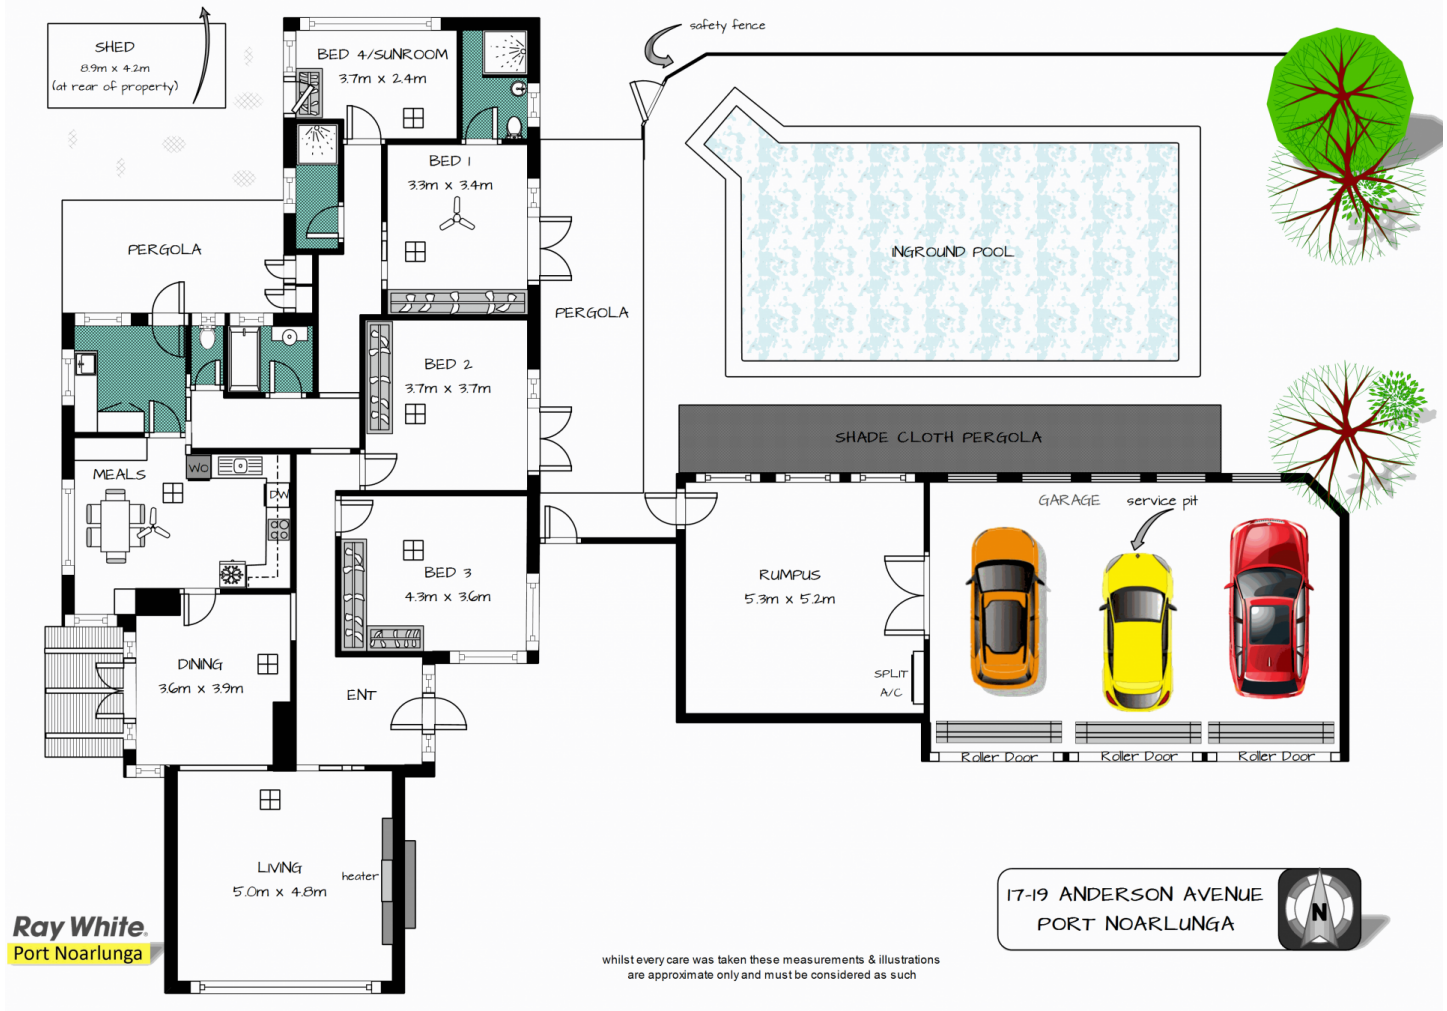

MAGAIN

17-19 Anderson Avenue PORT NOARLUNGA SA

4  2  3 

Type : House

View : <https://www.magain.com.au/property/1719-anderson-avenue-port-noarlunga-sa/8427521>

Ray White
Port Noarlunga

whilst every care was taken these measurements & illustrations are approximate only and must be considered as such