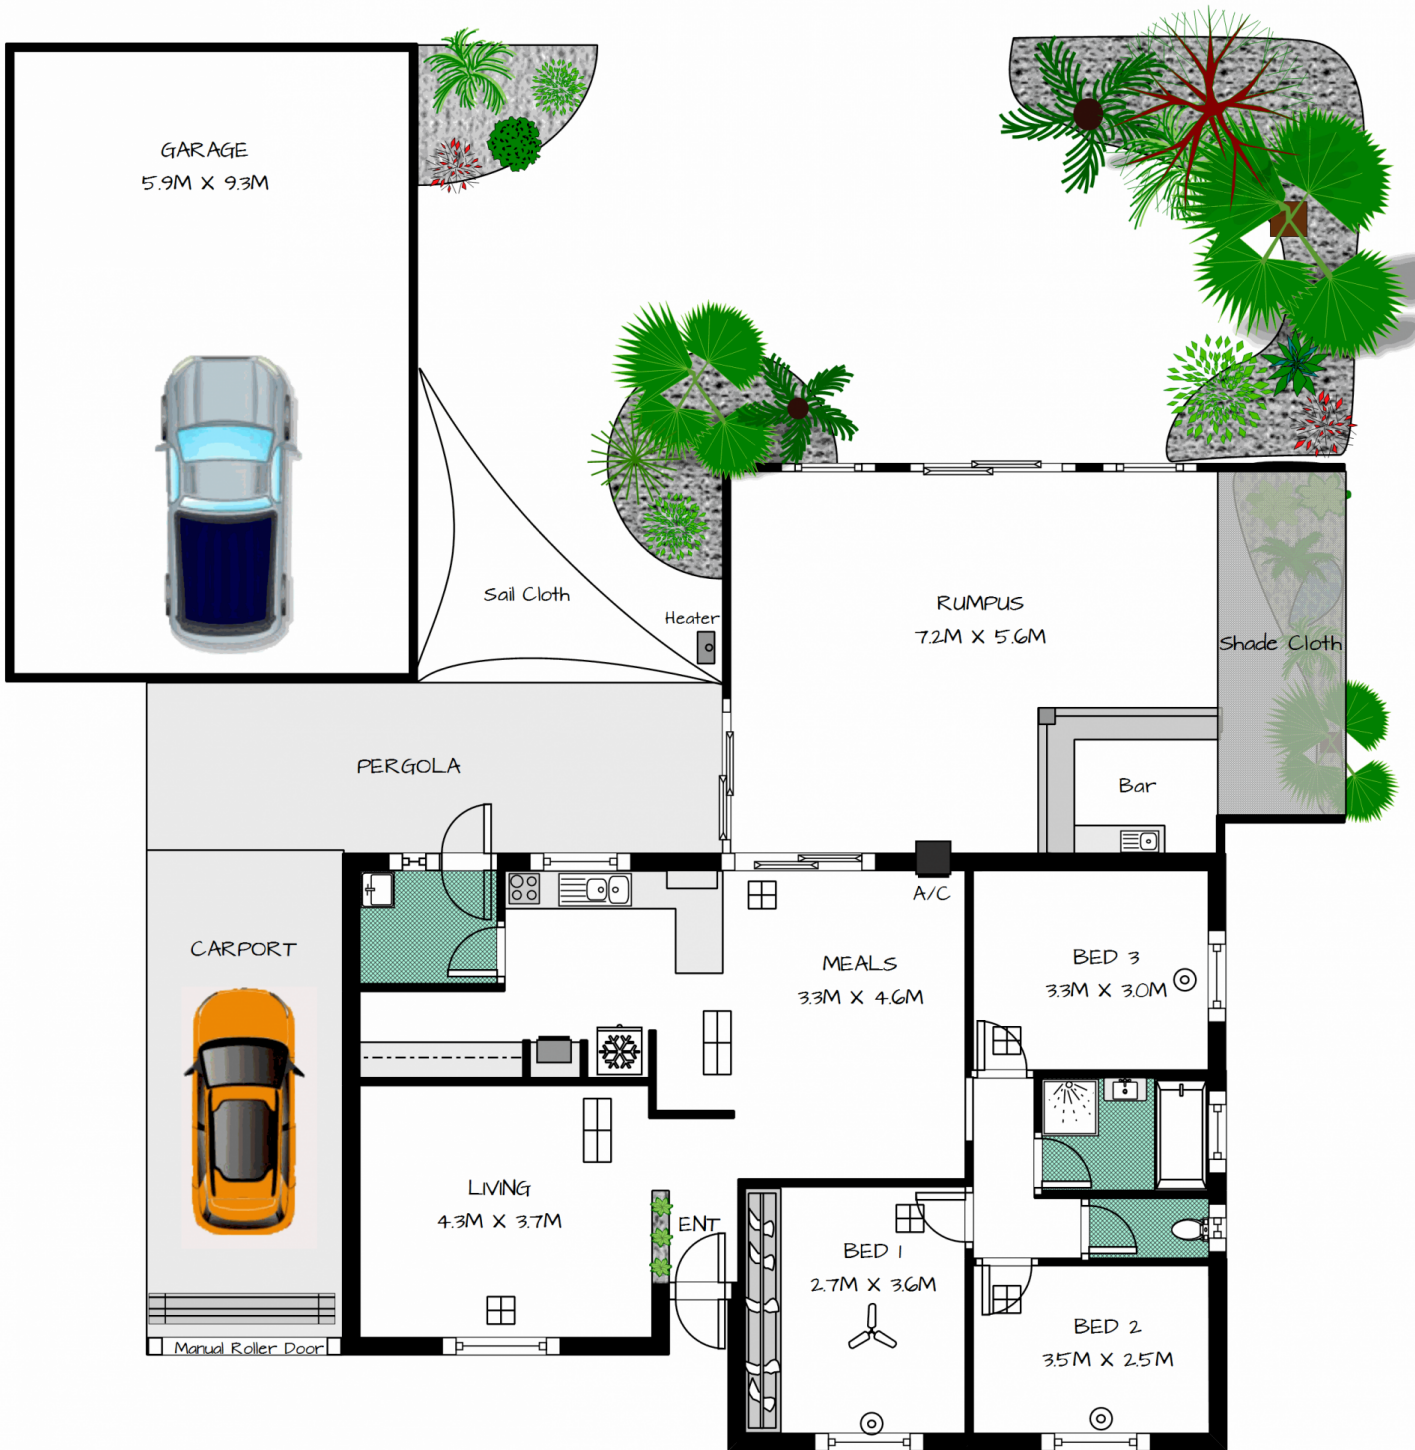

MAGAIN

36 Heather Drive CHRISTIE DOWNS SA

3  1  6 

Type : House

View : <https://www.magain.com.au/property/36-heather-drive-christie-downs-sa/8427524>

Ray White
 Port Noarlunga

36 HEATHER DRIVE
 CHRISTIE DOWNS

whilst every care was taken all measurements and illustrations are approximate and must be considered as such