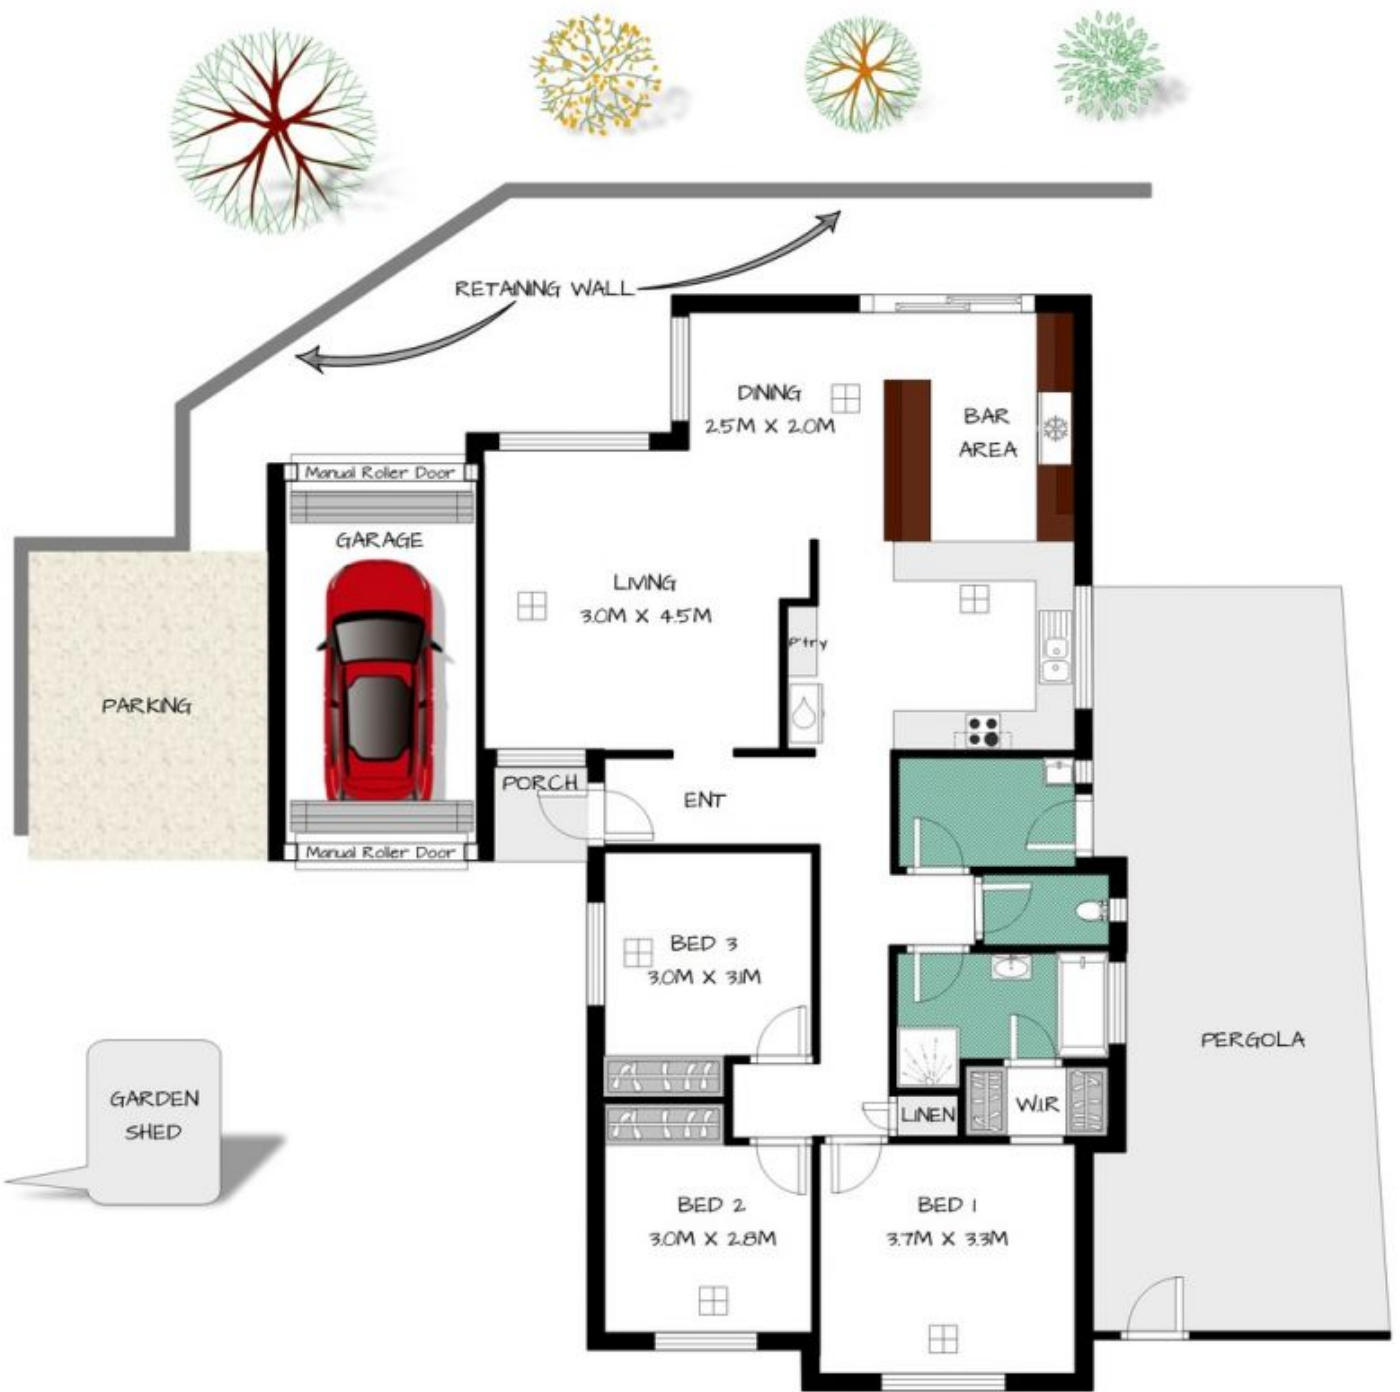

# MAGAIN

2 Panache Court SHEIDOW PARK SA

3  1  1 

Type : House

View : <https://www.magain.com.au/property/2-panache-court-sheidow-park-sa/8427530>

**Ray White.**  
 Port Noarlunga

2 PANACHE COURT  
 SHEIDOW PARK

whilst every care was taken, these measurements & illustrations are approximate & must be considered as such