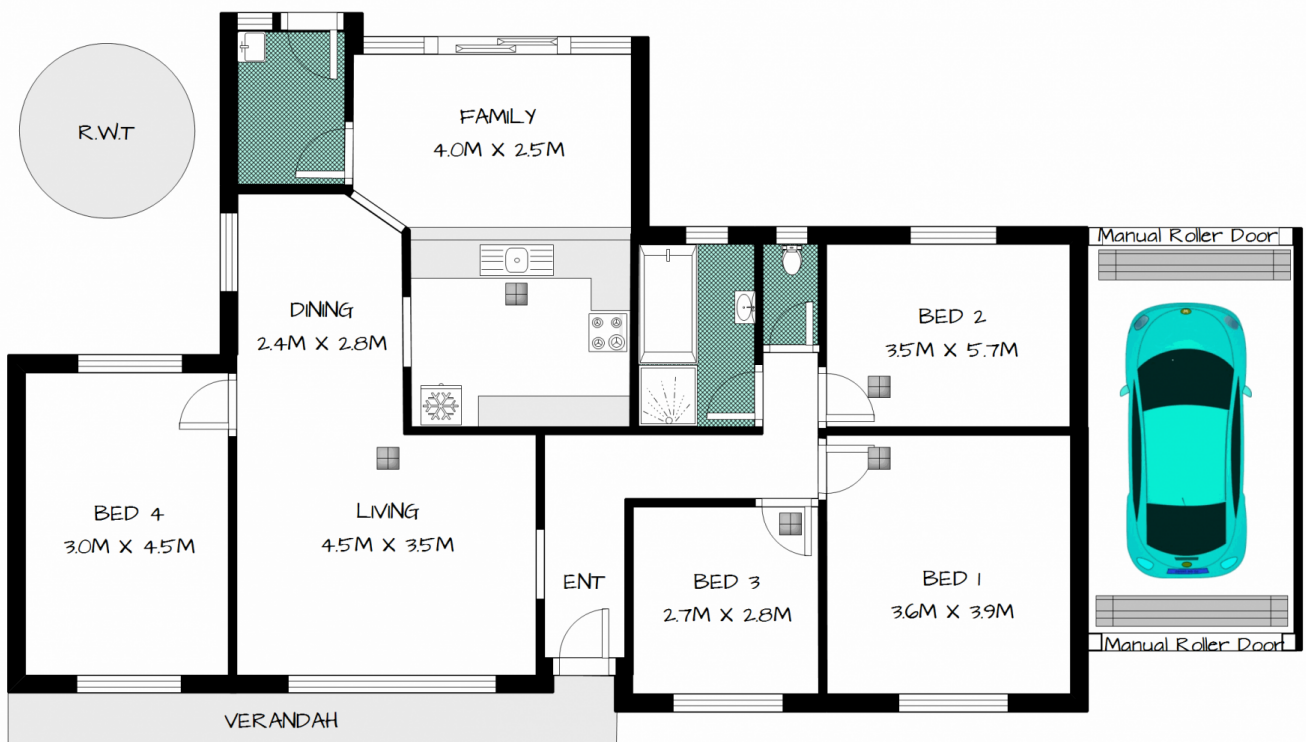

# MAGAIN

5 Lorne Crescent HUNTFIELD HEIGHTS SA

4  1  1 

Type : House

View : <https://www.magain.com.au/property/5-lorne-crescent-huntfield-heights-sa/8427537>

**Ray White**  
 Port Noarlunga

5 LORNE CRESCENT  
 HUNTFIELD HEIGHTS

whilst every care was taken, these measurements & illustrations are approximate & must be considered as such for any purpose