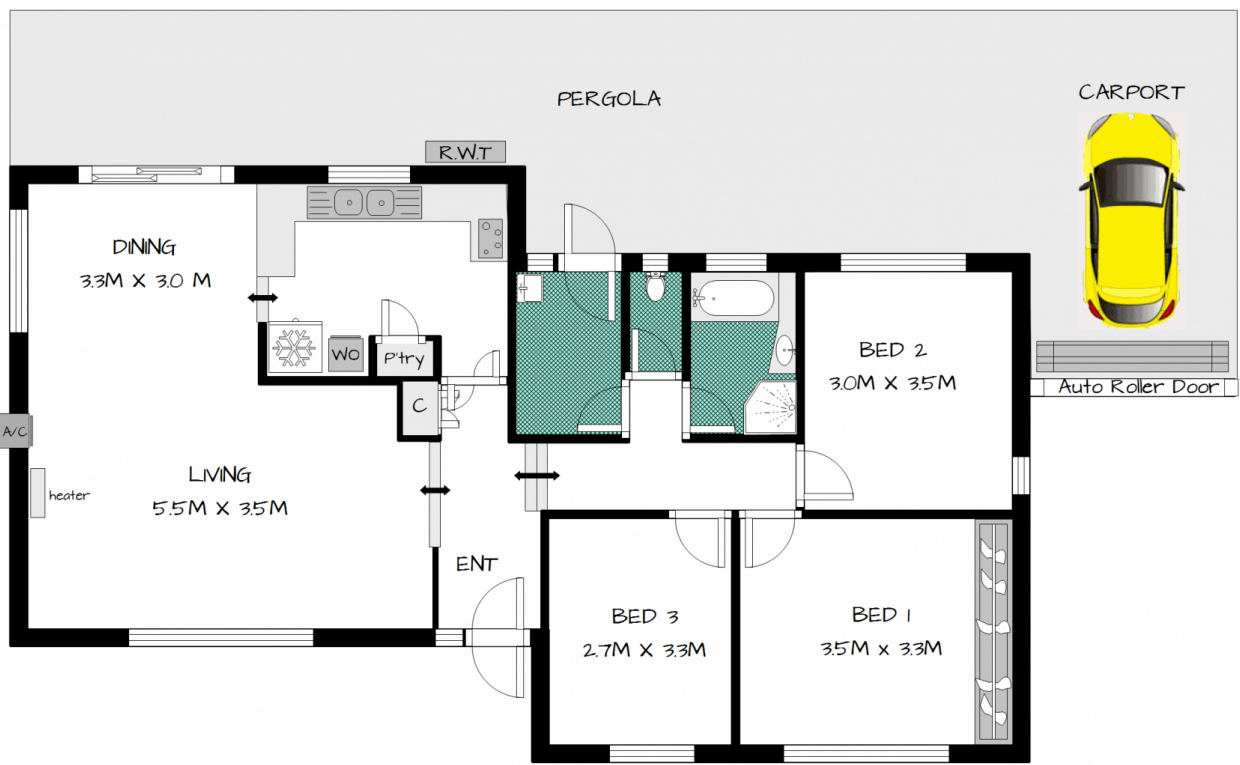

# MAGAIN

8 Palomino Place HACKHAM SA

3  1  3 

Type : House

View : <https://www.magain.com.au/property/8-palomino-place-hackham-sa/8427541>

**Ray White**  
 Port Noarlunga

whilst every care was taken, these measurements & illustrations are approximate & must be relied upon for any purpose

8 PALOMINO PLACE  
 HACKHAM