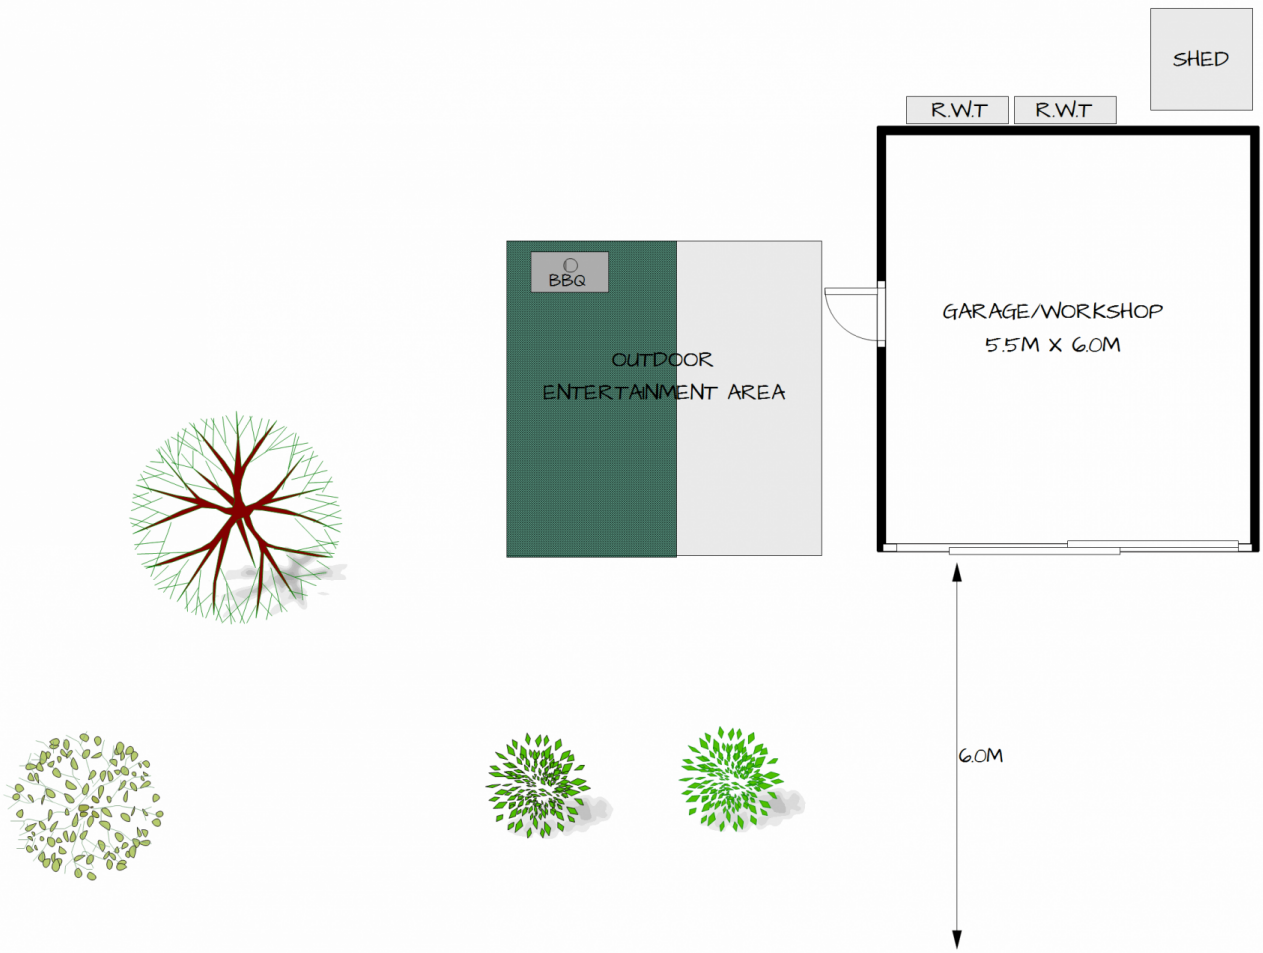

# MAGAIN

8 Palomino Place HACKHAM SA

3  1  3 

Type : House

View : <https://www.magain.com.au/property/8-palomino-place-hackham-sa/8427541>

**Ray White**  
 Port Noarlunga

whilst every care was taken, these measurements & illustrations are approximate & must be relied upon for any purpose

8 PALOMINO PLACE  
 HACKHAM