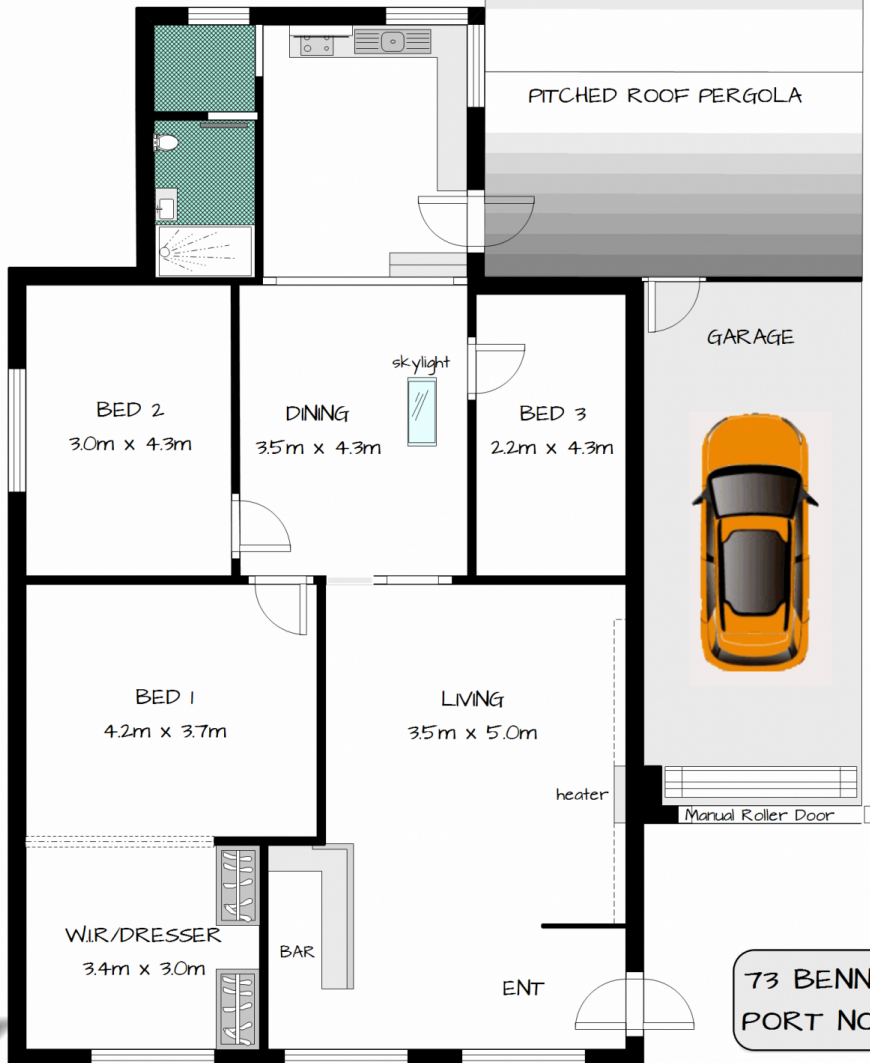

MAGAIN

73 Benny Avenue PORT NOARLUNGA SA

3  1  1 

Type : House

View : <https://www.magain.com.au/property/73-benny-avenue-port-noarlunga-sa/8427542>

8.8M (not to scale)

Ray White
Port Noarlunga

73 BENNY AVENUE
PORT NOARLUNGA

whilst every care was taken, these measurements & illustrations are approximate and should not be relied upon for any purpose