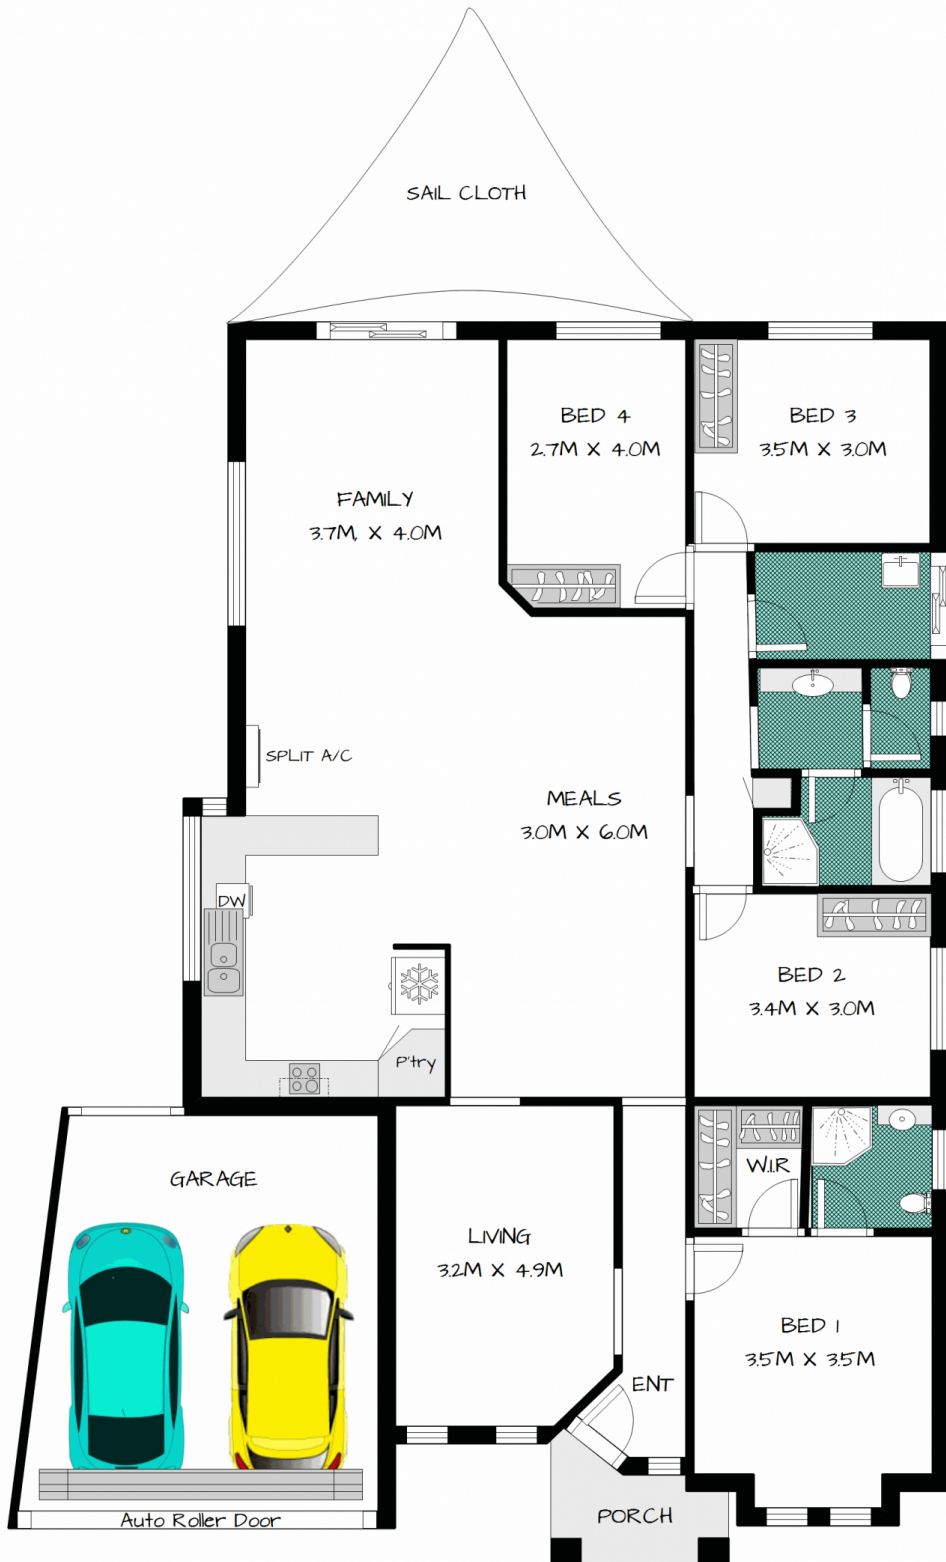

# MAGAIN

7 Yeltana Avenue HUNTFIELD HEIGHTS SA

4  2  2 

Type : House

View : <https://www.magain.com.au/property/7-yeltana-avenue-huntfield-heights-sa/8427545>

**Ray White**  
Port Noarlunga

whilst every care was taken, these measurements & illustrations are approximate & must not be relied upon for any purpose

7 YELTANA AVENUE  
HUNTFIELD HEIGHTS