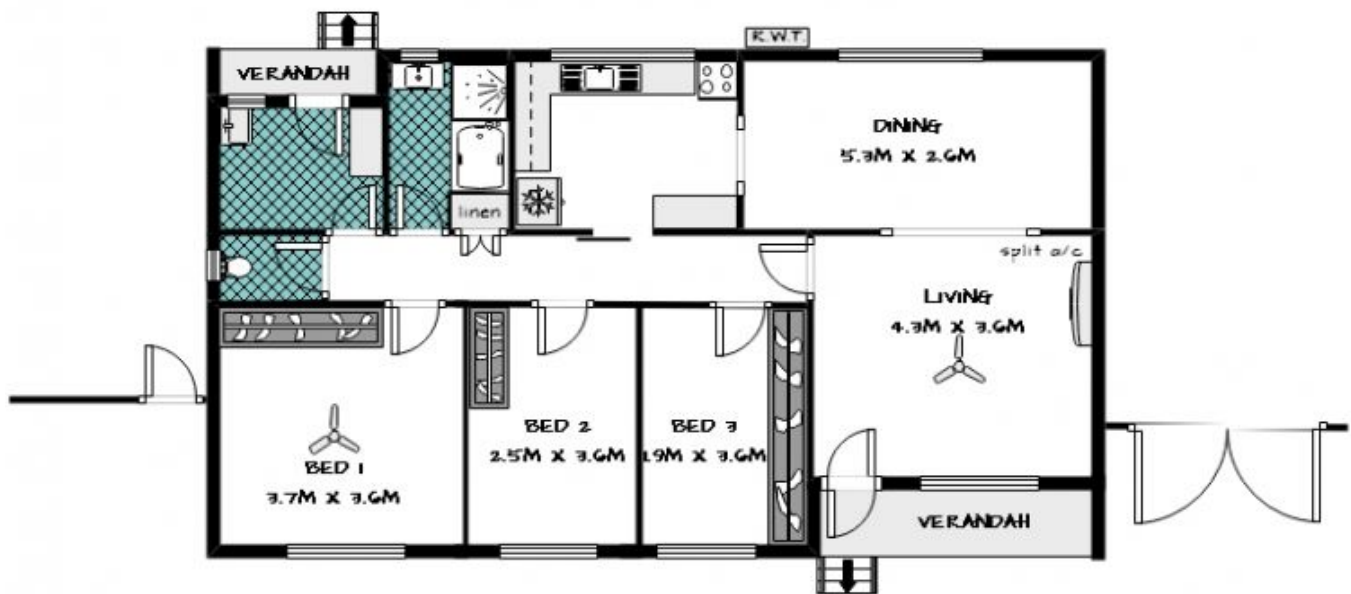

MAGAIN

7 Dominic Crescent MORPHETT VALE SA

3  1  1 

Type : House

View : <https://www.magain.com.au/property/7-dominic-crescent-morphett-vale-sa/8427554>

Ray White
Port Noarlunga

Whilst every care was taken, these measurements & illustrations are approximate only & cannot nor should not be relied upon

7 DOMINIC CRESCENT
MORPHETT VALE