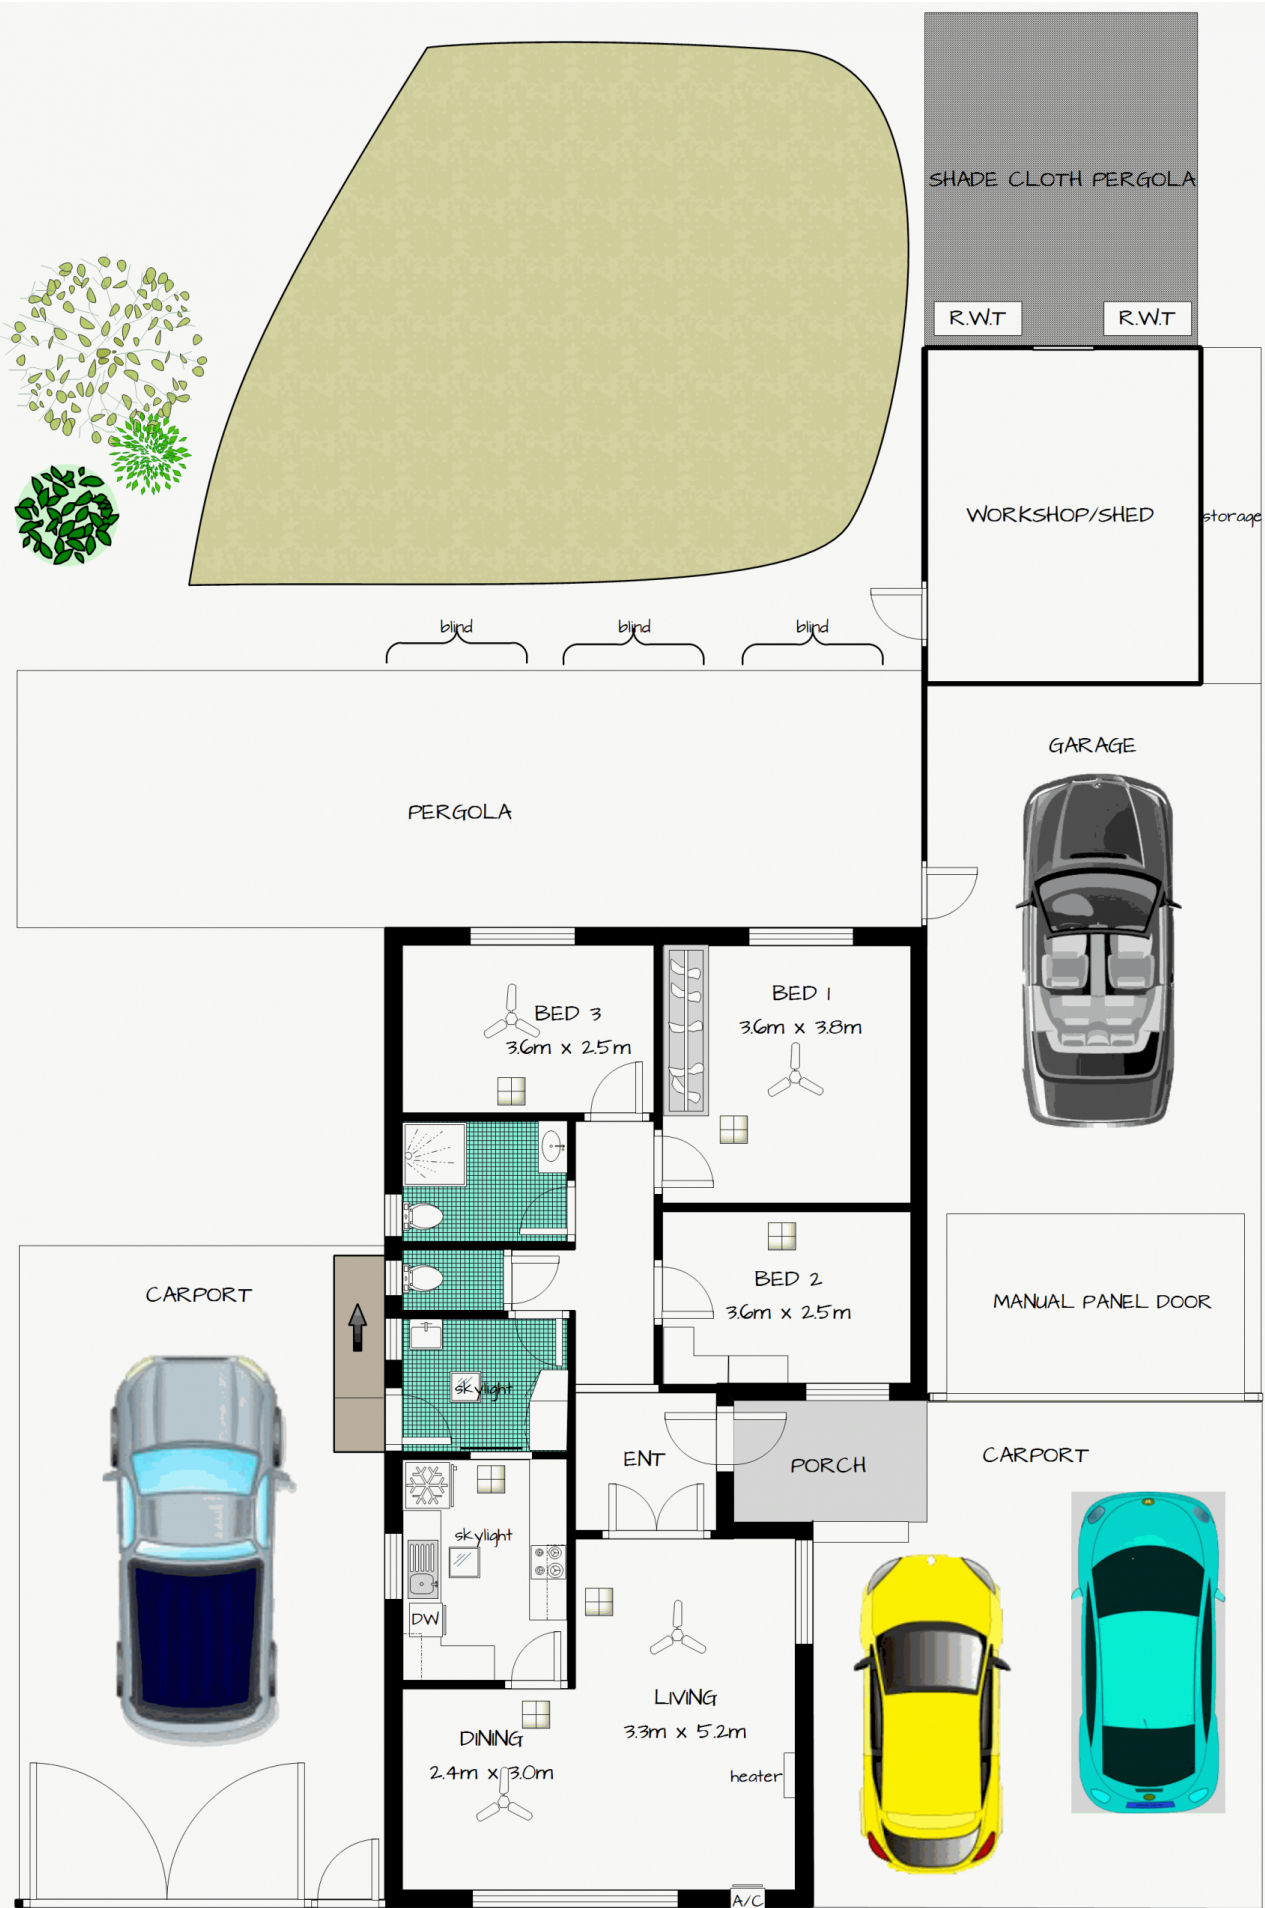

# MAGAIN

32 Gayundah Crescent O'SULLIVAN BEACH SA

3  1  5 

Type : House

View : <https://www.magain.com.au/property/32-gayundah-crescent-osullivan-beach-sa/8427558>

**Ray White**  
Port Noarlunga

whilst every care was taken, these measurements & illustrations are approximate & cannot be relied upon for any purpose

32 GAYUNDAH CRESCENT  
O'SULLIVAN BEACH