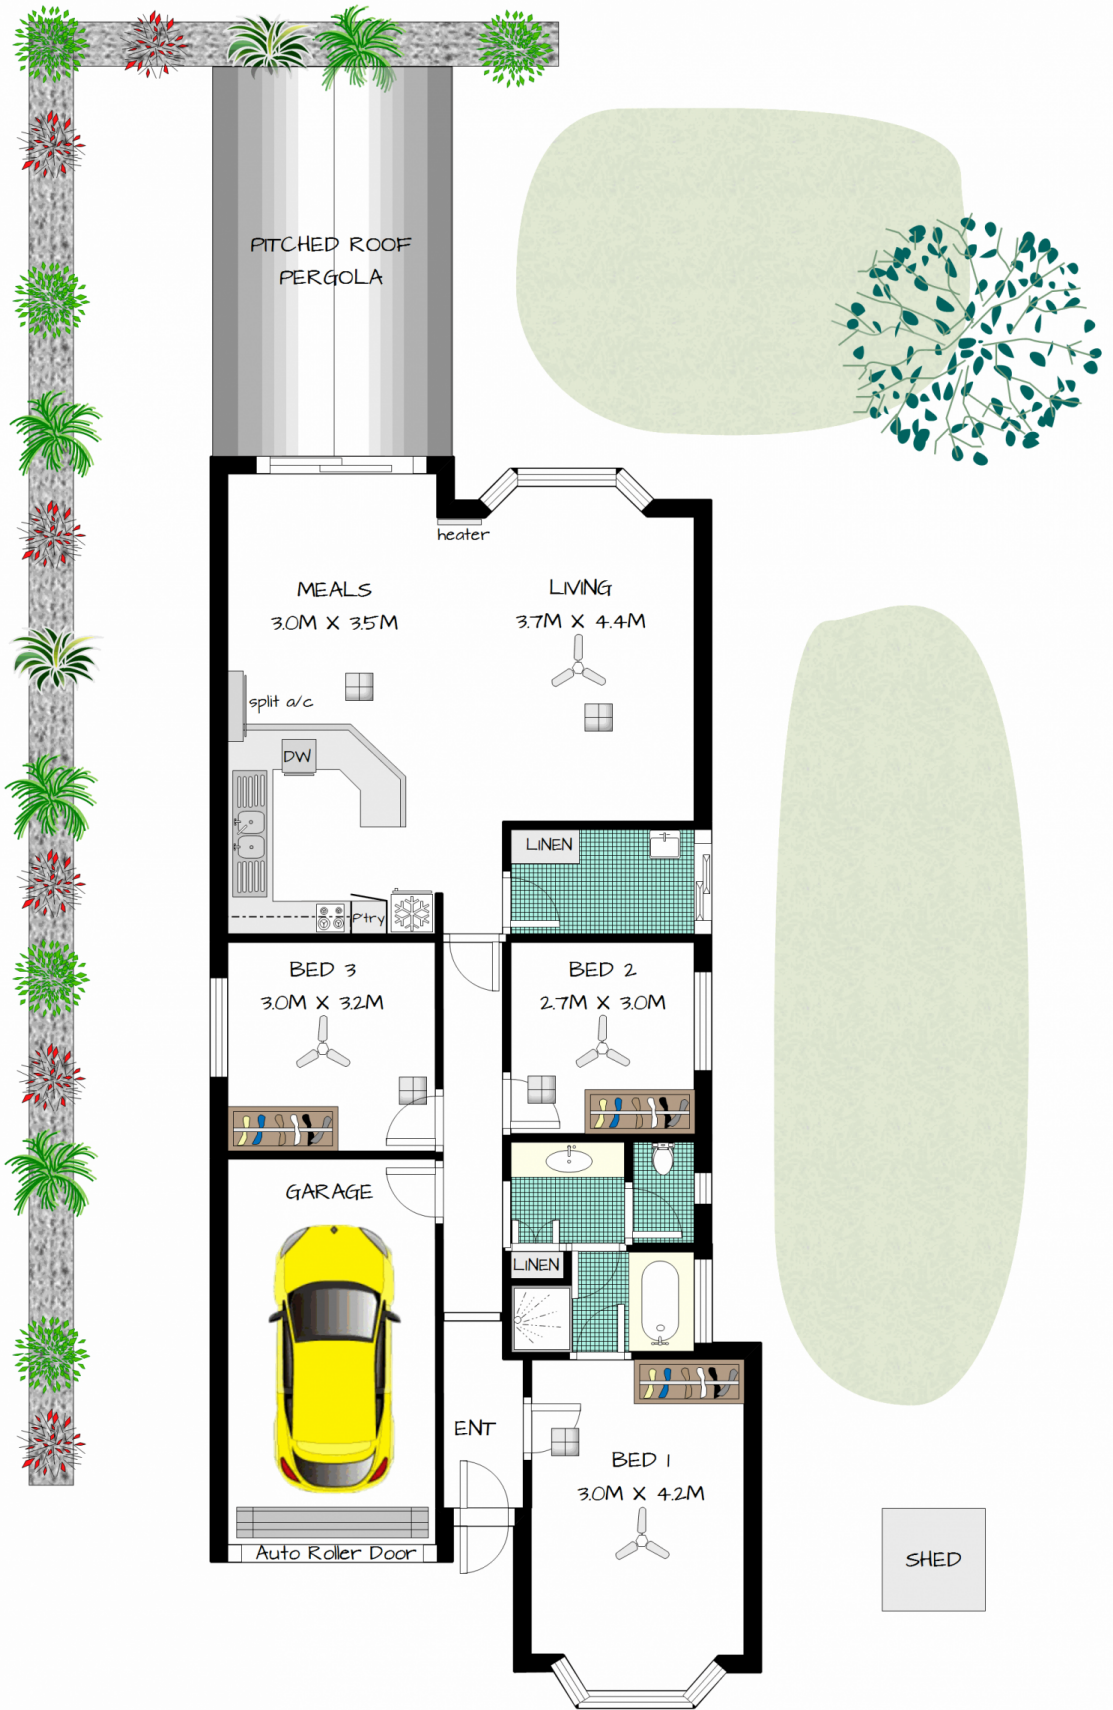

Ray White
Port Noarlunga

whilst every care was taken, these measurements & illustrations are approximate & cannot be relied upon

6 GLENVIEW GROVE
SEAFORD RISE