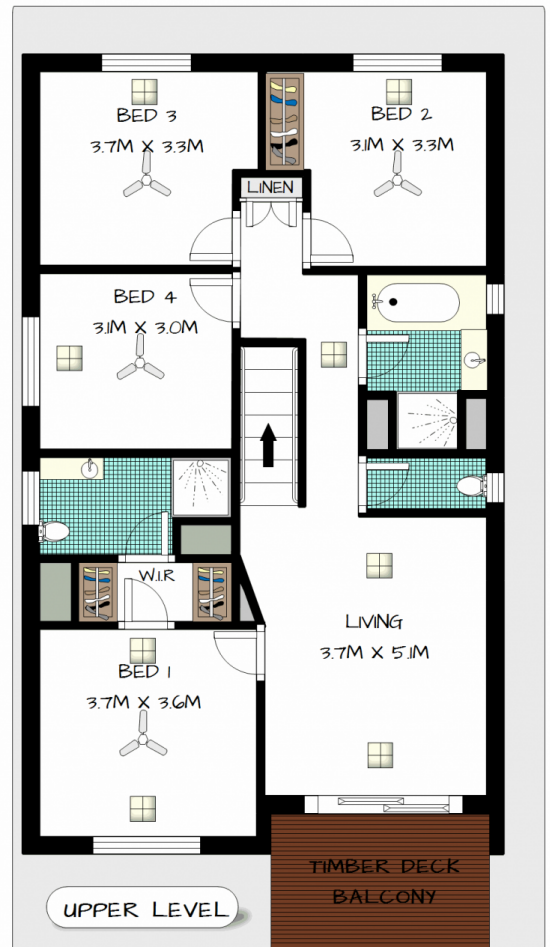

# MAGAIN

15 Ralps Avenue PORT NOARLUNGA SA

4  2  2 

Type : House

View : <https://www.magain.com.au/property/15-ralps-avenue-port-noarlunga-sa/8427571>

**Ray White**  
Port Noarlunga

whilst every care was taken, these measurements & illustrations are approximate & cannot be relied upon