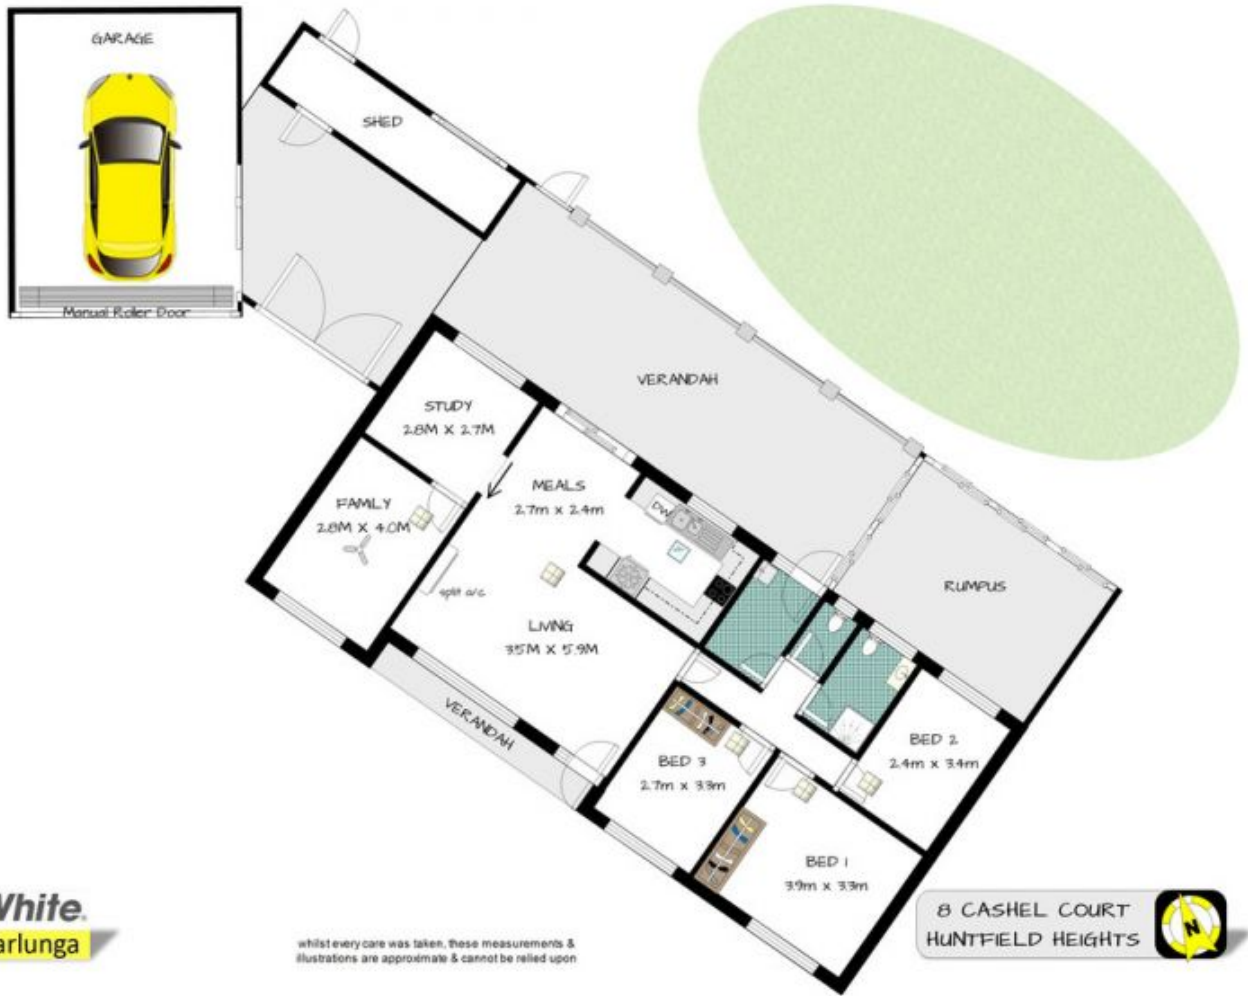

Ray White.
Port Noarlunga

8 CASHEL COURT
HUNTFIELD HEIGHTS