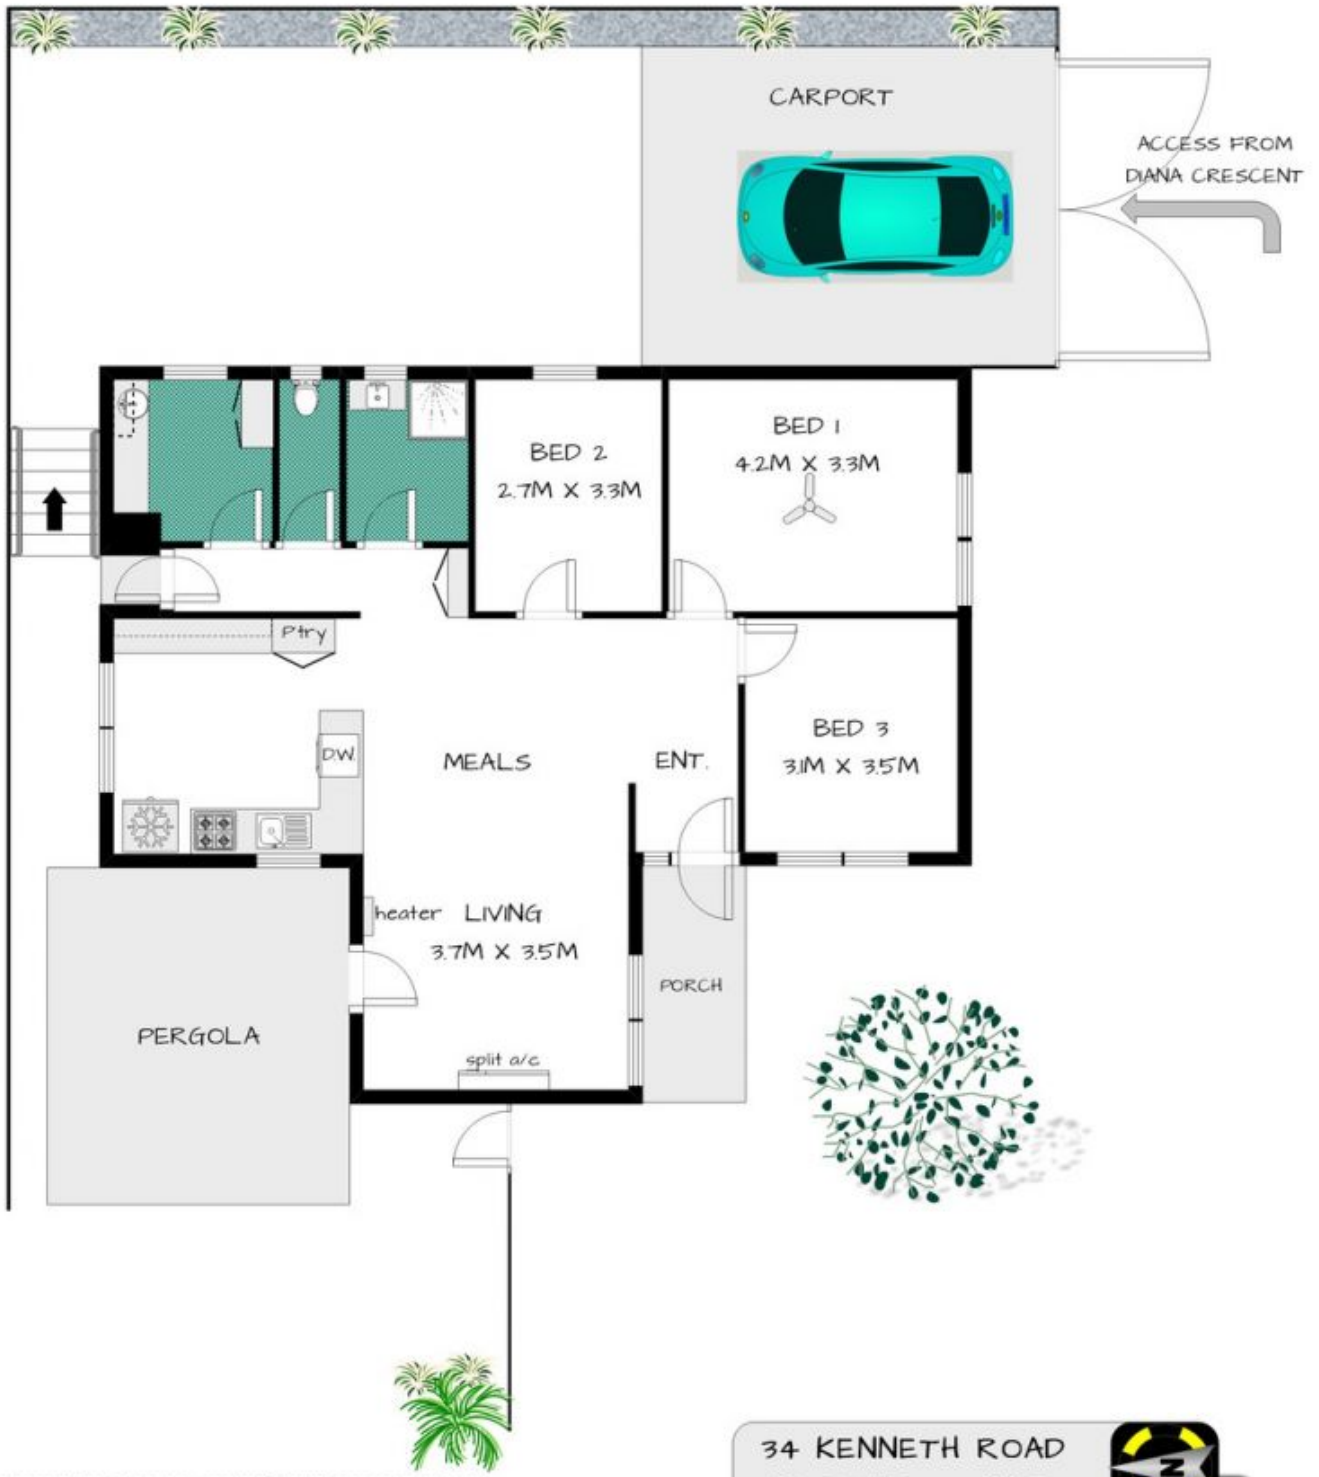

MAGAIN

34 Kenneth Road MORPHETT VALE SA

3  1  1 

Type : House

View : <https://www.magain.com.au/property/34-kenneth-road-morphett-vale-sa/8427578>

whilst every care was taken, these measurements & illustrations are approximate & cannot nor should not be relied upon