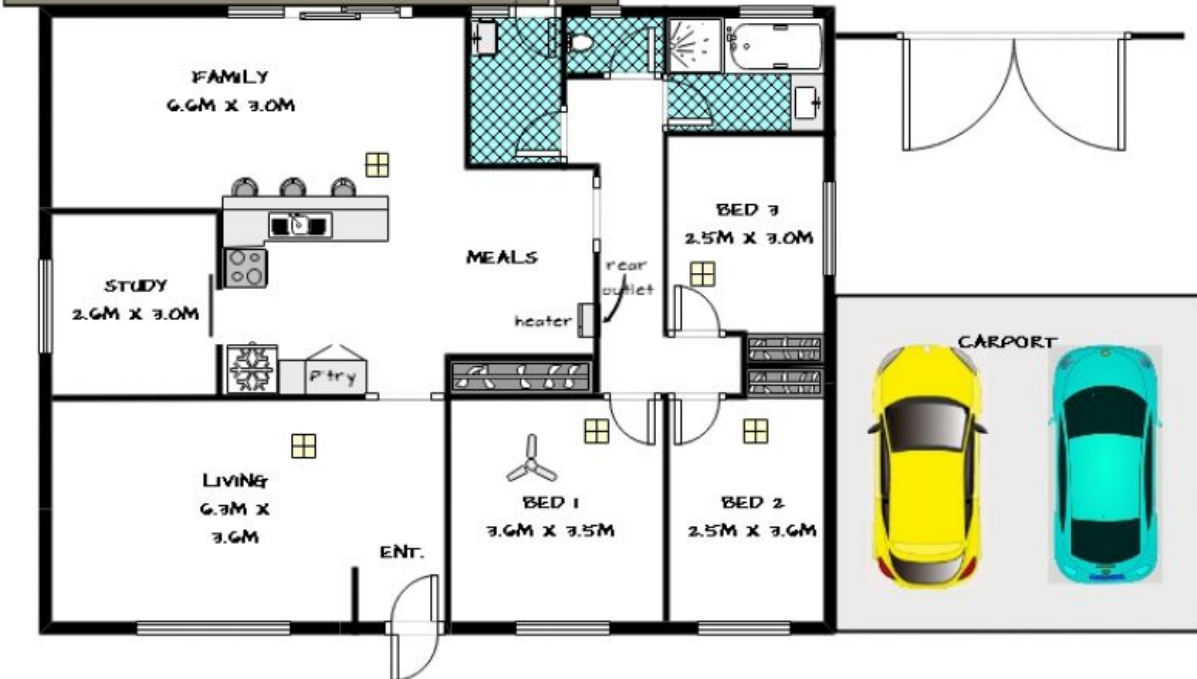

Ray White
Port Noarlunga

whilst every care was taken, these measurements & illustrations are approximate & cannot nor should not be relied upon

66 EMMERSON DRIVE
MORPHETT VALE