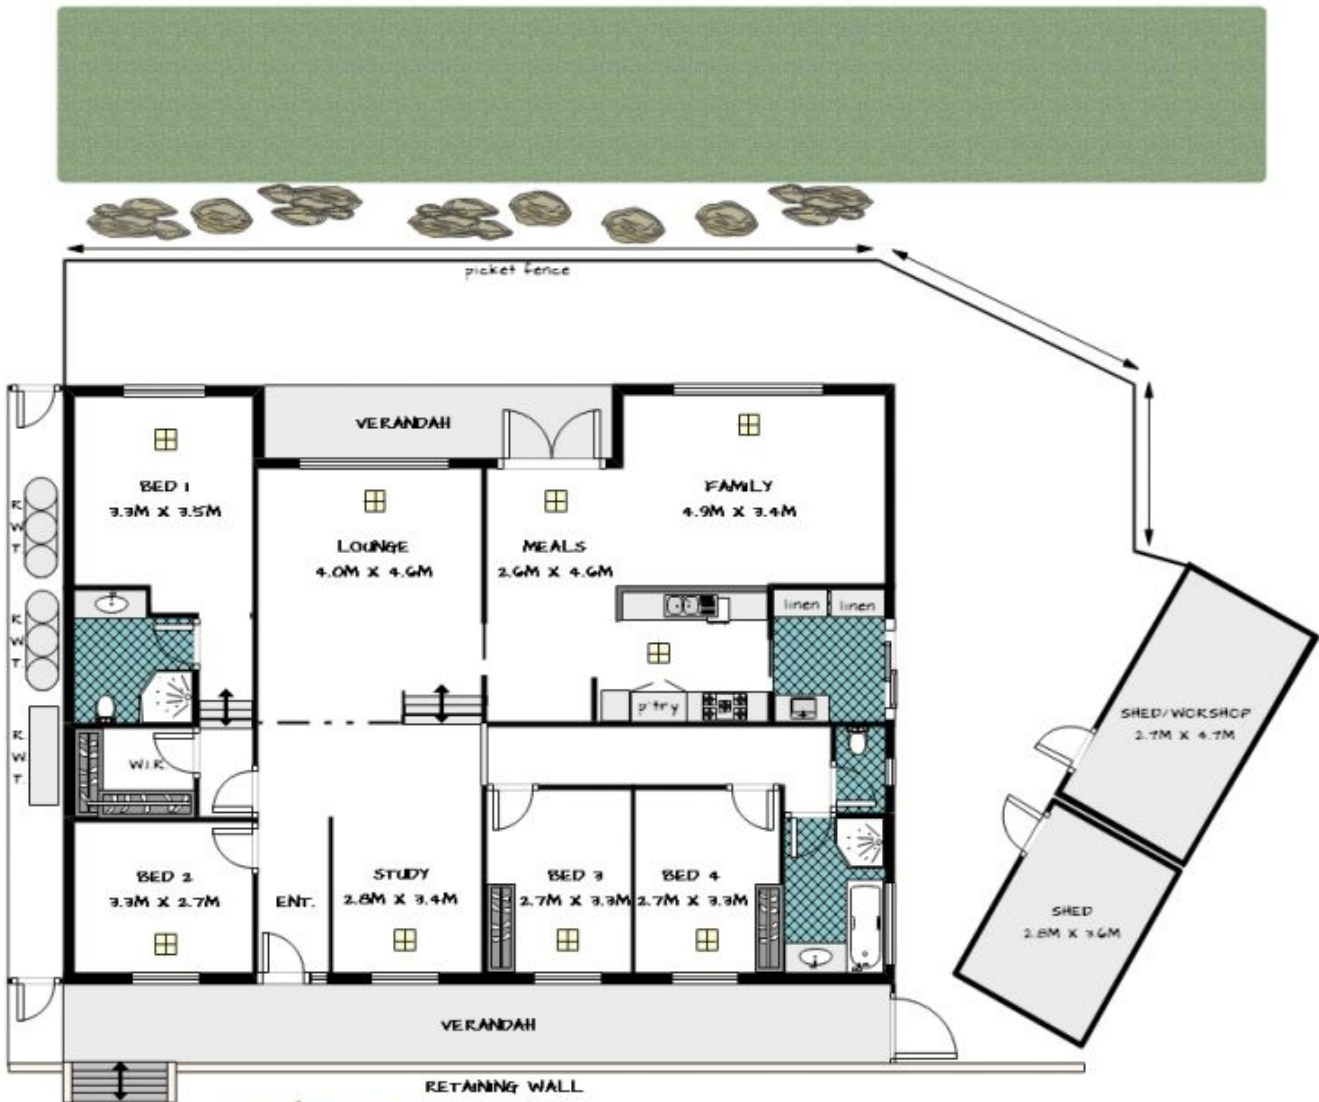

Ray White
Port Noarlunga

3 TRIANGLE COURT
NOARLUNGA DOWNS