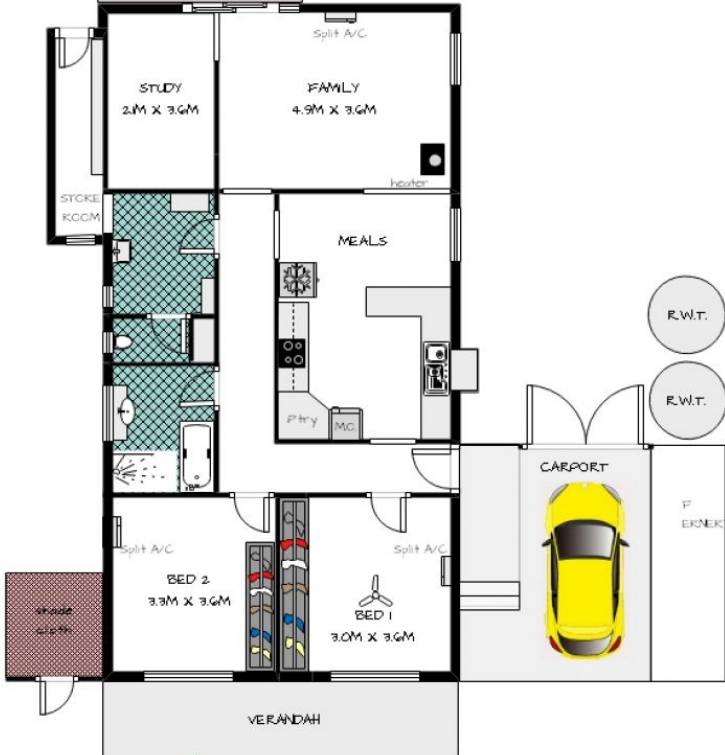

Ray White
Port Noarlunga

8 MATURIN AVENUE
CHRISTIES BEACH