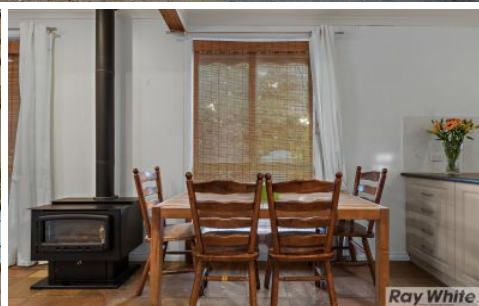

# MAGAIN

8 Maturin Avenue CHRISTIES BEACH SA

3  2  2 

Type : House

View : <https://www.magain.com.au/property/8-maturin-avenue-christies-beach-sa/8427588>

**Ray White**  
Port Noarlunga

**8 MATURIN AVENUE**  
**CHRISTIES BEACH**